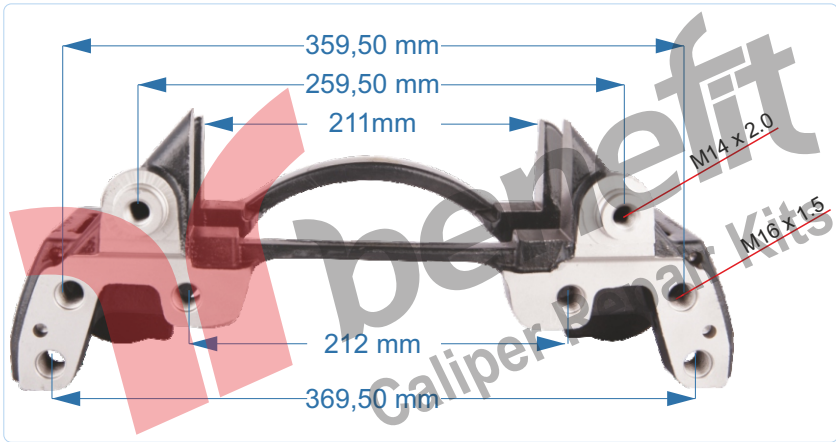

PART NO 40504 Caliper Carrier
OEM NO ---- **BPW AXLE**