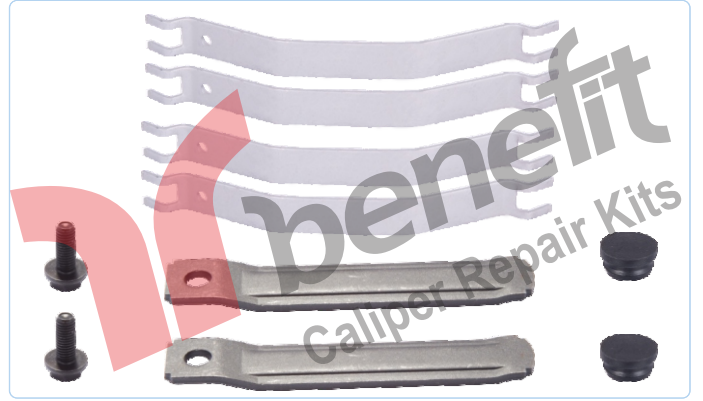

VEHICLES -----

PART NO **4614** Caliper Ipat Retainer
OEM NO 91216 MARK II-III-IV

VEHICLES -----

PART NO **4539** Caliper Ipat Retainer
OEM NO 90673 MARK IV

VEHICLES SAF 3.434.3851.01

PART NO **4615** Caliper Ipat Retainer Set
OEM NO 94659 MARK II-III-IV