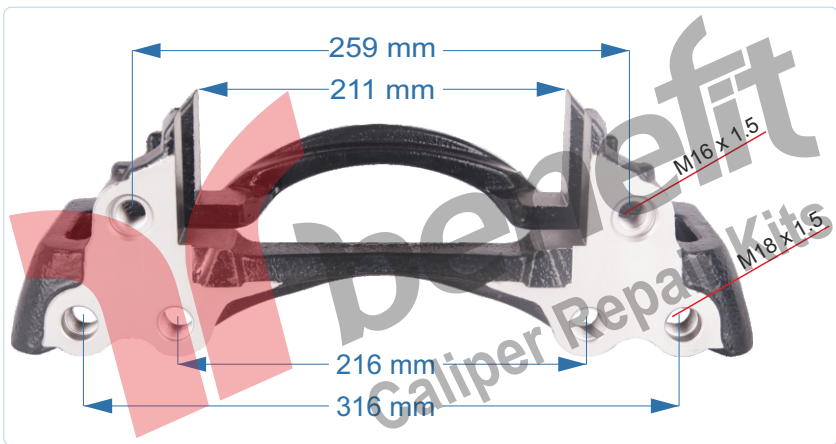

VEHICLES			
ARC NO	DESCRIPTION OF GOODS	DIMENSION	PCS
40505	Caliper Carrier		1

PART NO 40506 Caliper Carrier
OEM NO ---- **SAF AXLE**