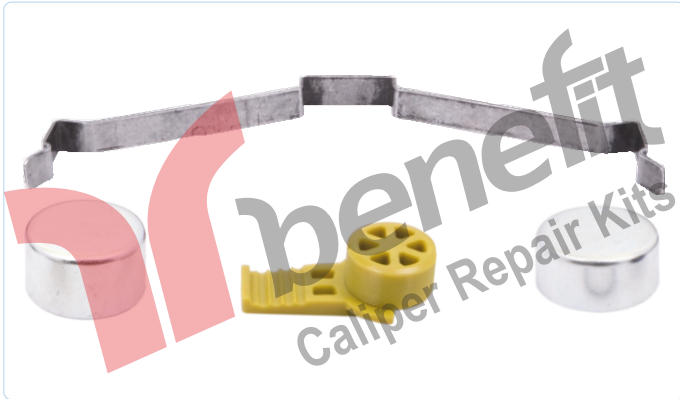

VEHICLES -----

PART NO **4565** Caliper Gear Repair Kit
OEM NO -----