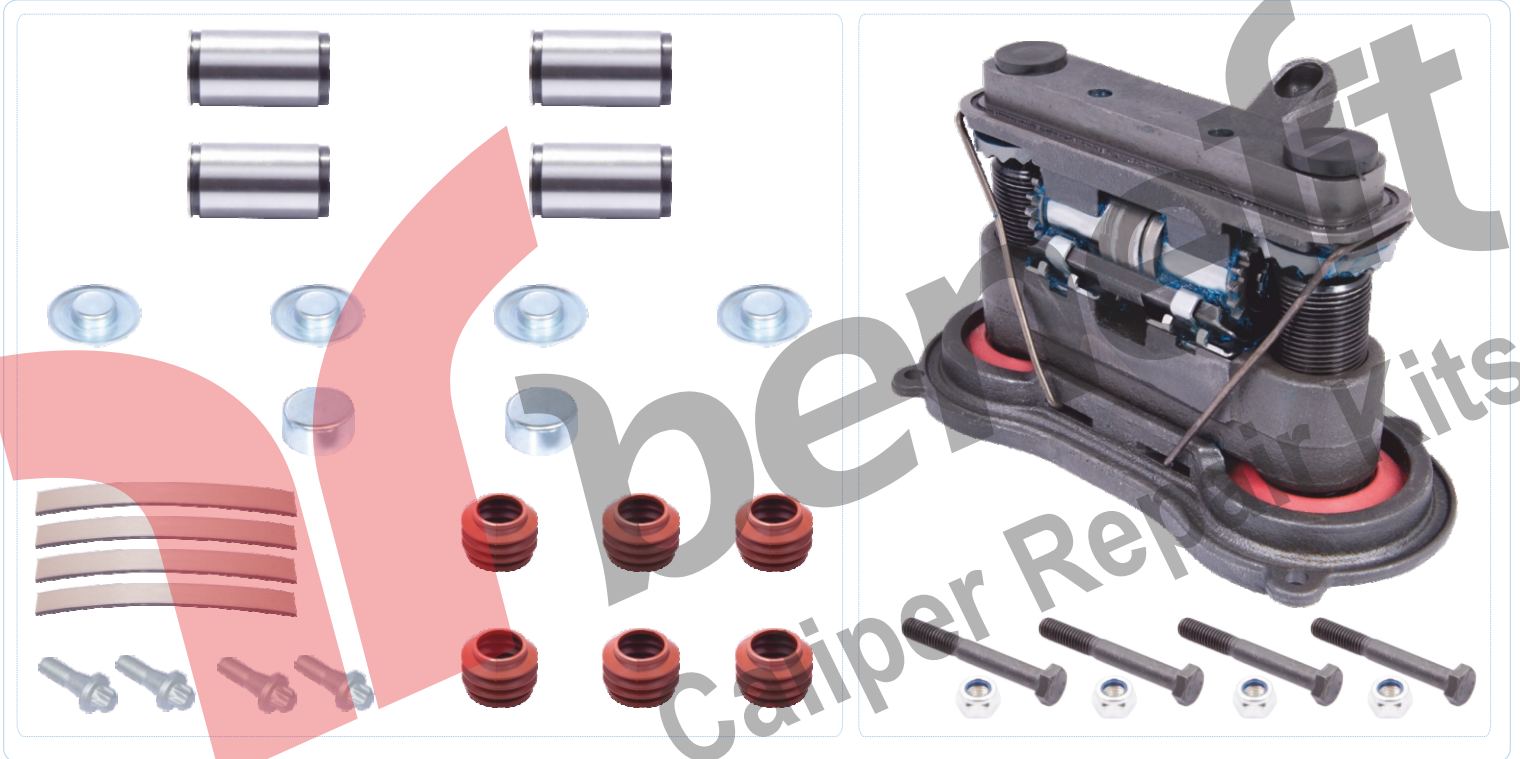

MODUL III SERIES

ARC NO	DESCRIPTION OF GOODS	
4590	Caliper Repair Kit Full	1

PART NO 4591

Caliper Repair Kit Complete

MODUL III SERIES

ARC NO	DESCRIPTION OF GOODS	
4542	Caliper Repair Kit Full	1
4500	Caliper Guide & Bush Repair Kit	1