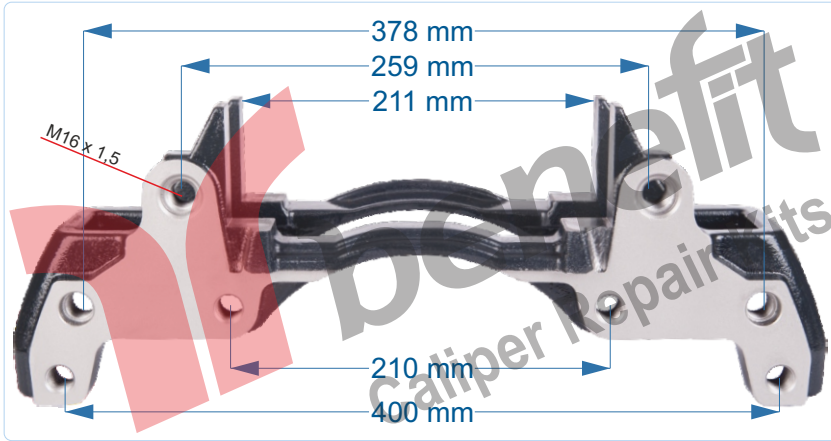

VEHICLES			
ARC NO	DESCRIPTION OF GOODS	DIMENSION	PCS
40501	Caliper Carrier		1

PART NO 40502 Caliper Carrier
OEM NO ----- **SAF SERIES**