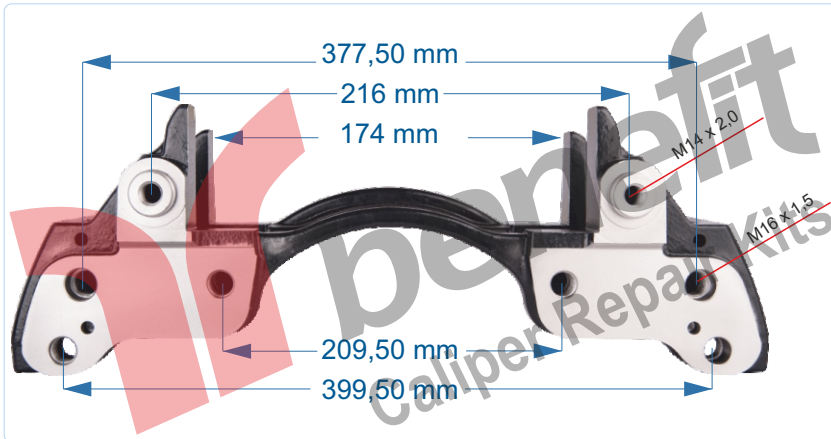

VEHICLES			
ARC NO	DESCRIPTION OF GOODS	DIMENSION	PCS
40502	Caliper Carrier		1

PART NO 40503 Caliper Carrier
OEM NO ----- **MARK IV SERIES**