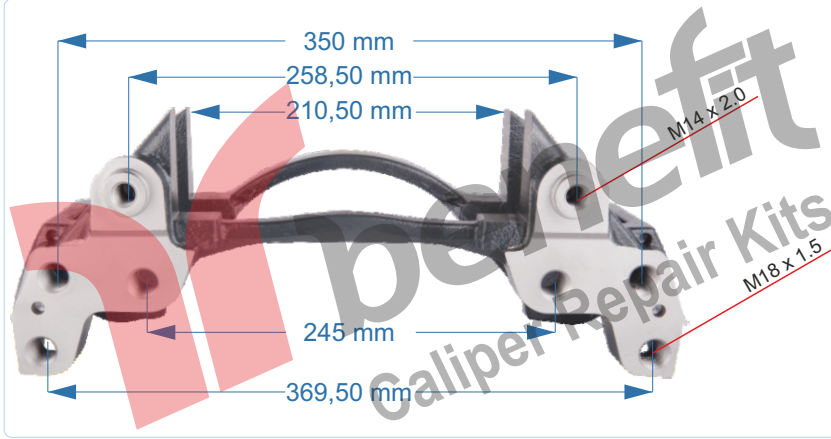

PART NO 40500 Caliper Carrier
OEM NO ----- **VOLVO SERIES**