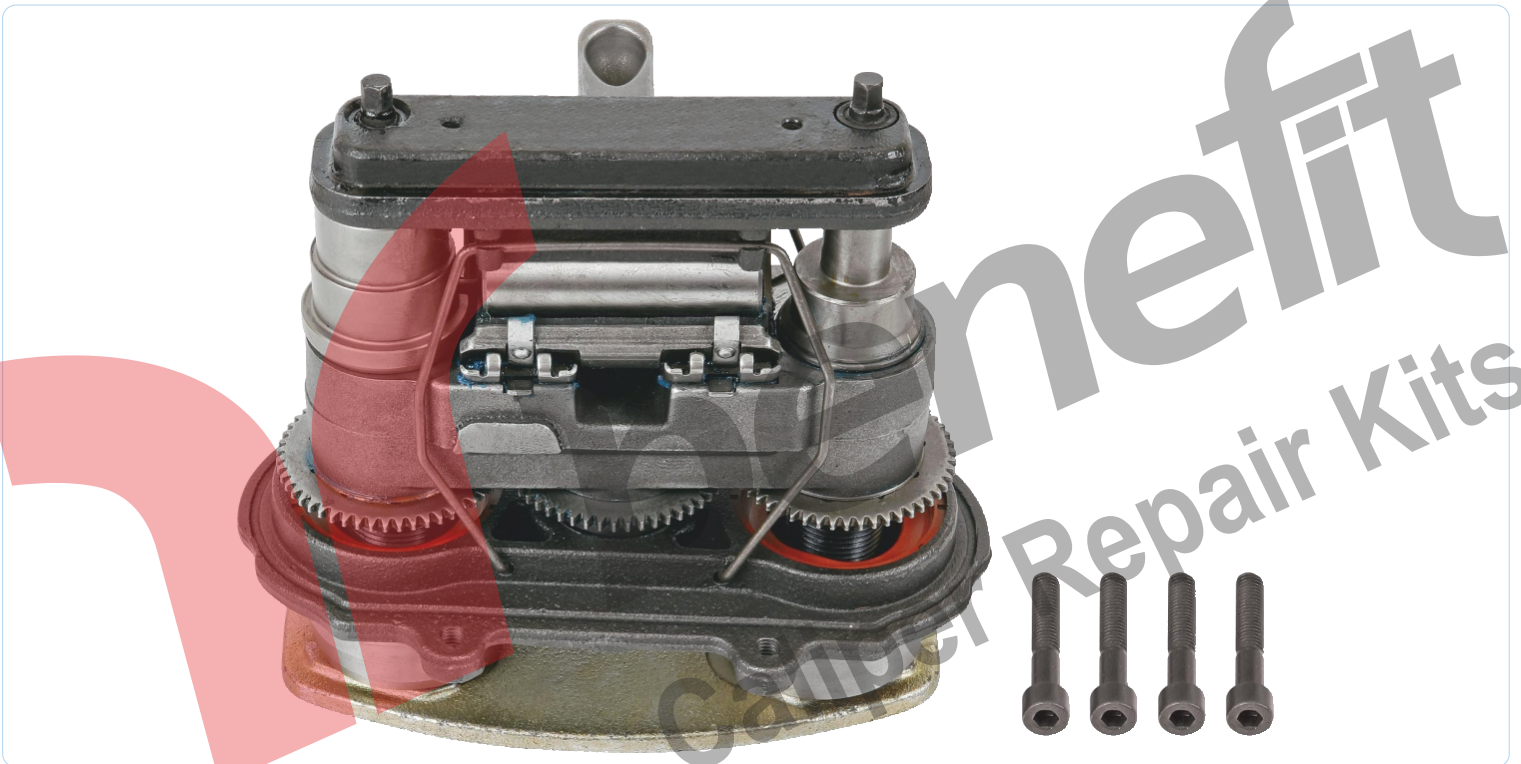

ARC NO	DESCRIPTION OF GOODS	
4542	Caliper Repair Kit Full	1