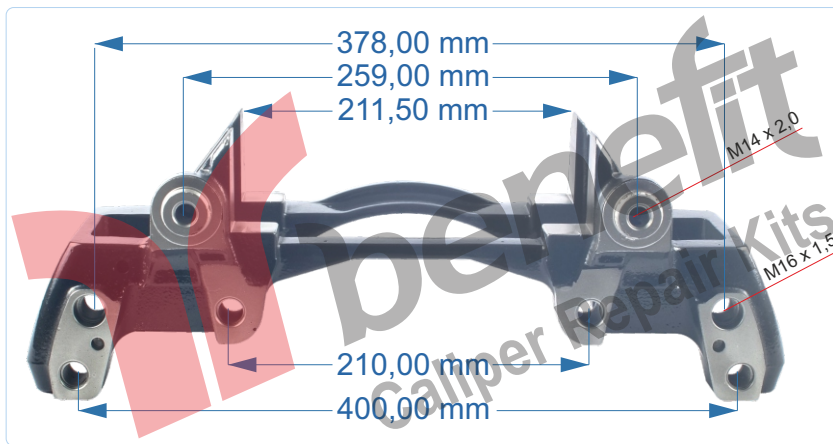

VEHICLES

ARC NO	DESCRIPTION OF GOODS	DIMENSION	PCS
40508	Caliper Carrier		1

PART NO **40509** Caliper Carrier

OEM NO ----- **GIĞANT AXLE**