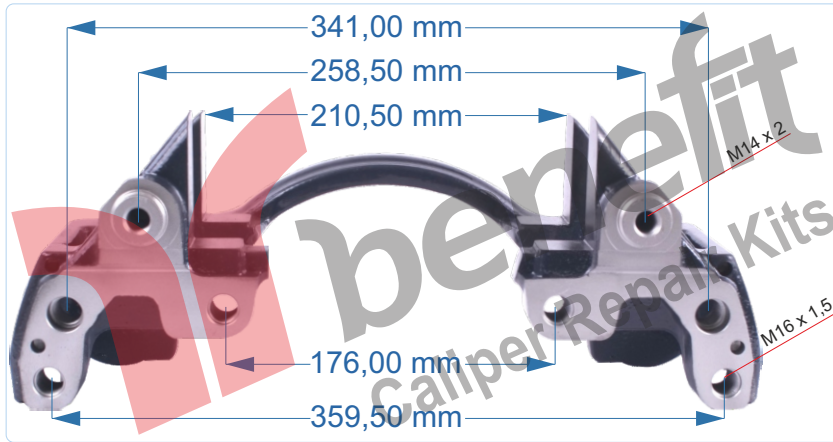

PART NO **40508** Caliper Carrier

OEM NO -----