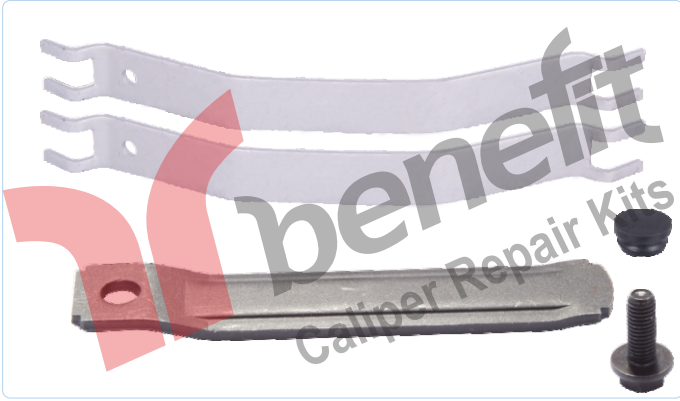

VEHICLES -----

PART NO **4539** Caliper Ipat Retainer
OEM NO 90673 MARK IV