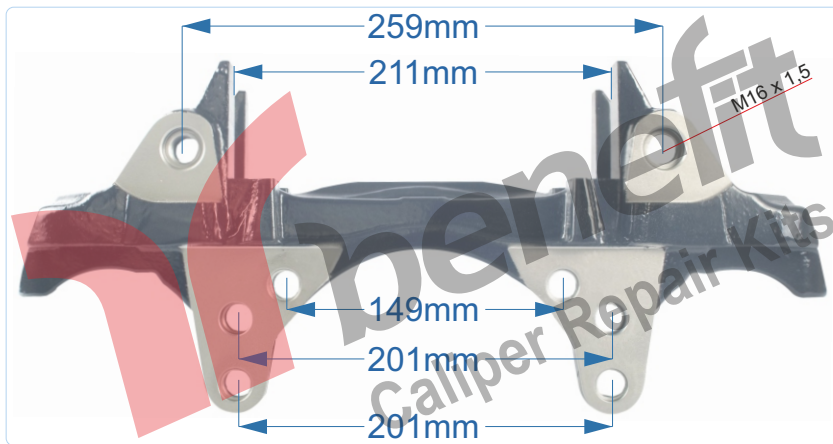

VEHICLES

ARC NO	DESCRIPTION OF GOODS	DIMENSION	PCS
40509	Caliper Carrier		1

PART NO **40510** Caliper Carrier

OEM NO ----- **KRONE TRAILER**