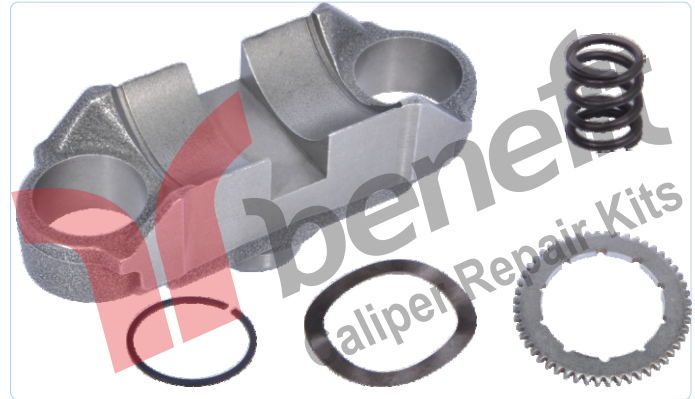

VEHICLES -----

PART NO **4540** Caliper Leveller Pin
OEM NO ----- MODUL X V6

VEHICLES -----

PART NO **4525** Caliper Bearing
OEM NO ----- MODUL X V6

VEHICLES -----

PART NO **4526** Caliper Bridge Assembly
OEM NO ----- MODUL X V6

VEHICLES -----

PART NO **4517** Caliper Leveller
OEM NO ----- MODUL X V6

VEHICLES -----

PART NO **4524** Caliper Bearing
OEM NO ----- MODUL X V6

VEHICLES -----

PART NO **4538** Caliper Bridge Assembly Set
OEM NO ----- MODUL X V6