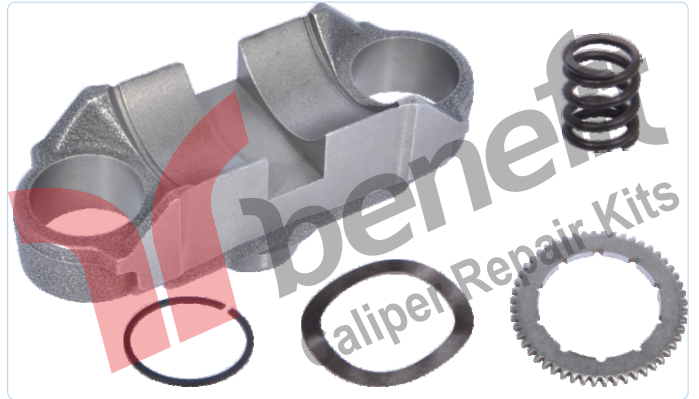

VEHICLES -----

PART NO **4593** Caliper Leveller Pin
OEM NO ----- MODUL X - GEN 1

VEHICLES -----

PART NO **4512** Caliper Roller Bearing Set
OEM NO ----- MODUL X - GEN 1

VEHICLES -----

PART NO **4526** Caliper Bridge Assembly
OEM NO ----- MODUL X - GEN 1

VEHICLES -----

PART NO **4518** Caliper Leveller
OEM NO ----- MODUL X - GEN 1

VEHICLES -----

PART NO **4519** Caliper Roller Bearing
OEM NO ----- MODUL X - GEN 1

VEHICLES -----

PART NO **4538** Caliper Bridge Assembly Set
OEM NO ----- MODUL X - GEN 1