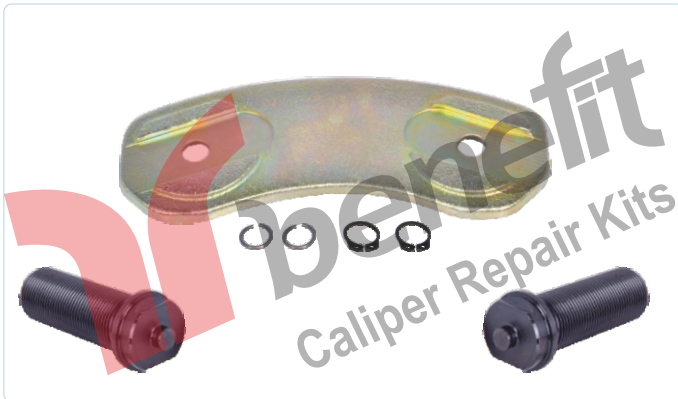

VEHICLES -----

PART NO **4611** Caliper Repair Kit
OEM NO **94664** MARK IV

VEHICLES -----

PART NO **4504** Caliper Brake Lining Plate
OEM NO ----- MARK IV

VEHICLES -----

PART NO **4516** Caliper Brake Lining Plate Set
OEM NO ----- MARK IV

VEHICLES -----

PART NO **4610** Caliper Repair Kit
OEM NO **94662** MARK IV

VEHICLES -----

PART NO **4612** Caliper Repair Kit
OEM NO **92731** MARK IV

VEHICLES -----

PART NO **4613** Caliper Brake Lining Plate
OEM NO **94665** MARK IV