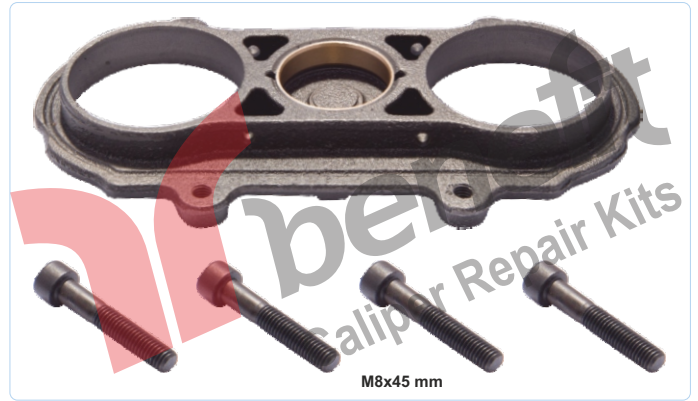

VEHICLES -----

PART NO **4537** Caliper Bridge Assembly Set
OEM NO ----- MARK IV

VEHICLES -----

PART NO **4520** Caliper Adjusting Gear
OEM NO ----- MARK IV

VEHICLES -----

PART NO **4533** Caliper Synchronisation Set
OEM NO ----- MARK IV

VEHICLES -----

PART NO **4527** Caliper Mechanism
OEM NO ----- MARK IV

VEHICLES -----

PART NO **4536** Caliper Bridge Assembly
OEM NO ----- MARK IV

VEHICLES -----

PART NO **4534** Caliper Cover Cast Iron
OEM NO ----- MARK IV