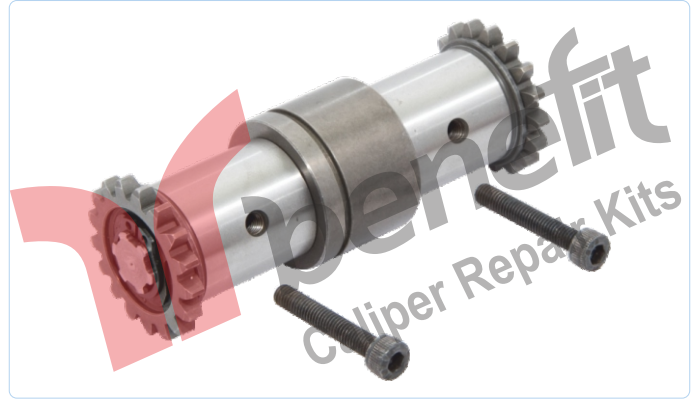

PART NO **4546** Caliper Adjusting Bolt Kit
OEM NO ----- MARK III

VEHICLES -----

PART NO **4558** Caliper Leveller
OEM NO ----- MARK III

VEHICLES -----

PART NO **4563** Caliper Bridge Assembly
OEM NO ----- MARK III

VEHICLES -----

PART NO **4589** Caliper Gear Repair Kit L
OEM NO ----- MARK III

VEHICLES -----

PART NO **4557** Caliper Mechanism
OEM NO ----- MARK III

VEHICLES -----

PART NO **4562** Caliper Bridge Assembly Set
OEM NO ----- MARK III