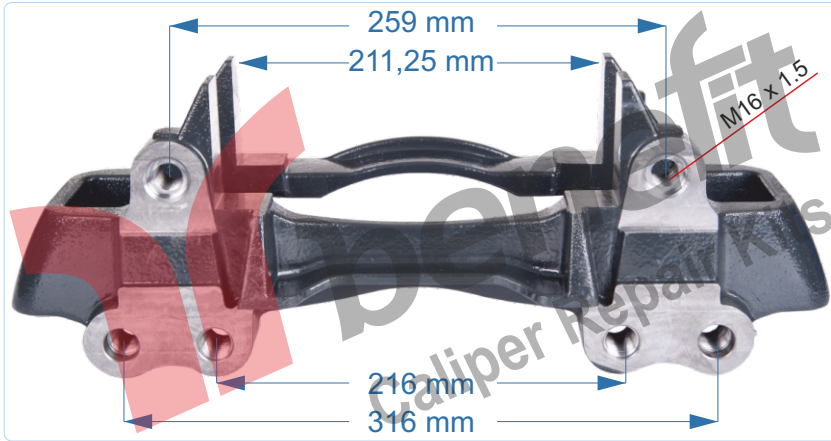

VEHICLES			
ARC NO	DESCRIPTION OF GOODS	DIMENSION	PCS
40500	Caliper Carrier		1

PART NO 40501 Caliper Carrier
OEM NO ----- **SAF SERIES**