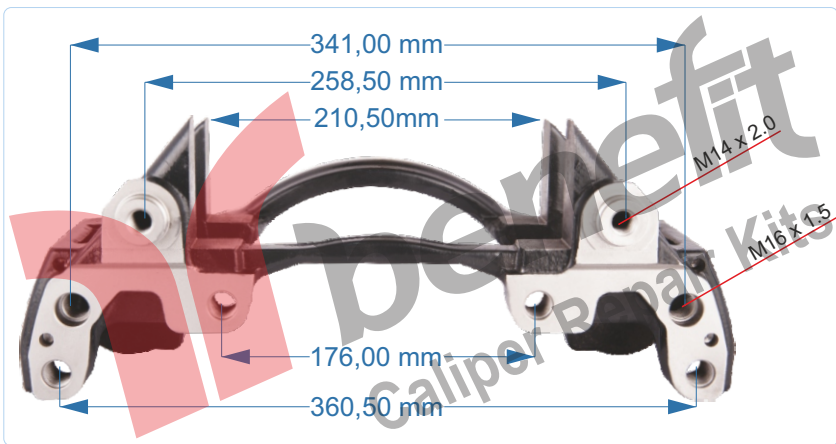

VEHICLES			
ARC NO	DESCRIPTION OF GOODS	DIMENSION	PCS
40504	Caliper Carrier		1

PART NO 40505 Caliper Carrier
OEM NO ---- **SAF AXLE**