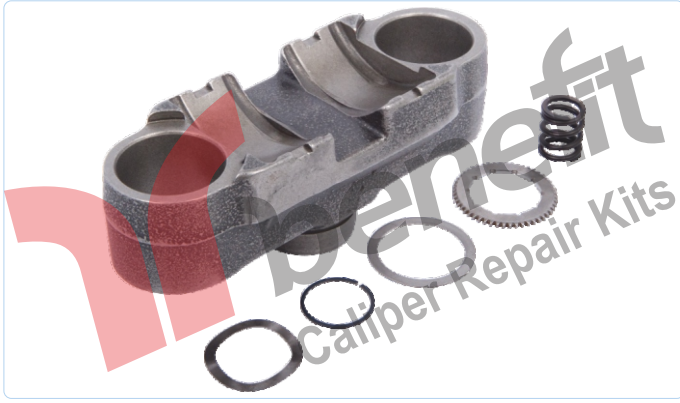

VEHICLES -----

PART NO **4550** Caliper Leveller Set
OEM NO ----- MARK IV

VEHICLES -----

PART NO **4518** Caliper Leveller
OEM NO ----- MARK IV

VEHICLES -----

PART NO **4514** Caliper Calibration Bolt
OEM NO ----- MARK IV

VEHICLES -----

PART NO **4519** Caliper Roller Bearing
OEM NO ----- MARK IV

VEHICLES -----

PART NO **4541** Caliper Leveller Pin
OEM NO ----- MARK IV

VEHICLES -----

PART NO **4544** Caliper Washer Repair Set
OEM NO ----- MARK IV

VEHICLES -----

PART NO **4537** Caliper Bridge Assembly Set
OEM NO ----- MARK IV

VEHICLES -----

PART NO **4520** Caliper Adjusting Gear
OEM NO ----- MARK IV

VEHICLES -----

PART NO **4533** Caliper Synchronisation Set
OEM NO ----- MARK IV