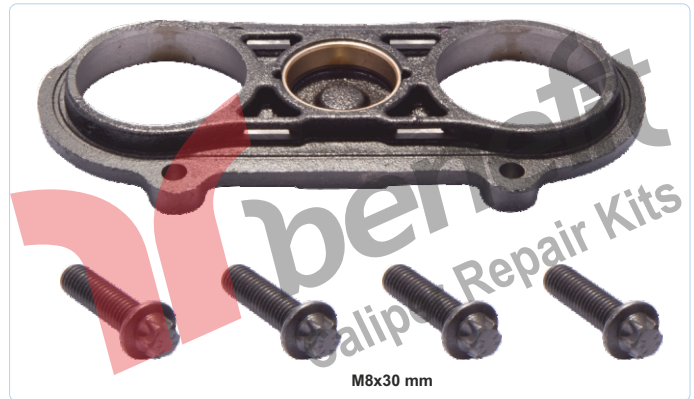

VEHICLES -----

PART NO **4532** Caliper Mechanism
OEM NO ----- MODUL X - GEN 1

VEHICLES -----

PART NO **4592** Caliper Mechanism Clamp
OEM NO ----- MODUL X - GEN 1

VEHICLES -----

PART NO **4535** Caliper Cover Cast Iron
OEM NO ----- MODUL X - GEN 1

VEHICLES -----

PART NO **4596**

Caliper Repair Kit Complete

MODUL X GEN 1 SERIES

M8x30 mm

ARC NO	DESCRIPTION OF GOODS	
4596	Caliper Repair Kit Full	1

HALDEX

PART NO **4598**