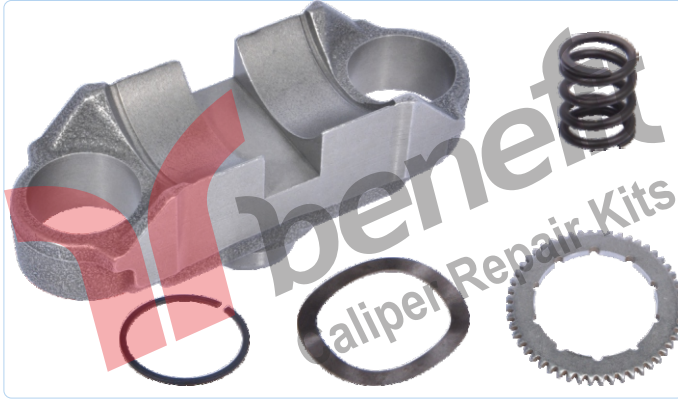

VEHICLES -----

PART NO **4602** Caliper Leveller Pin
OEM NO ----- MODUL X - GEN 1 OTHER

VEHICLES -----

PART NO **4512** Caliper Roller Bearing Set
OEM NO ----- MODUL X - GEN 1 OTHER

VEHICLES -----

PART NO **4538** Caliper Bridge Assembly Set
OEM NO ----- MODUL X - GEN 1 OTHER