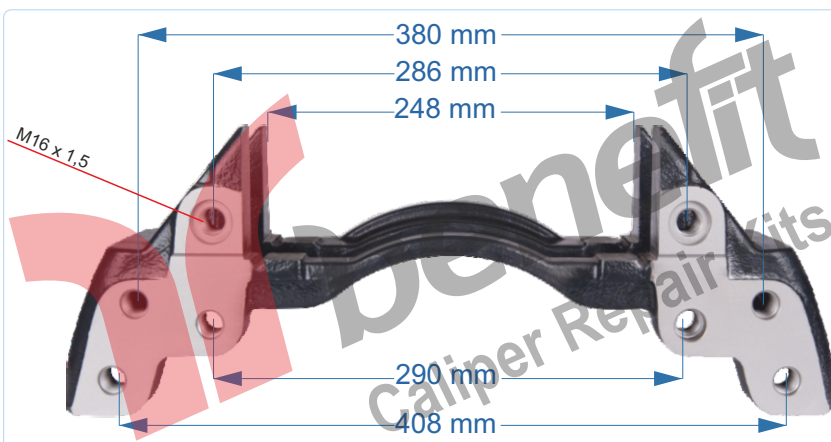

VEHICLES	RENAULT 5021171538 SCANIA 2121594		
ARC NO	DESCRIPTION OF GOODS	DIMENSION	PCS
10514	Caliper Carrier		1

PART NO 10515 **Caliper Carrier**
OEM NO K001530 - K000541 **MB CONNECTO R**