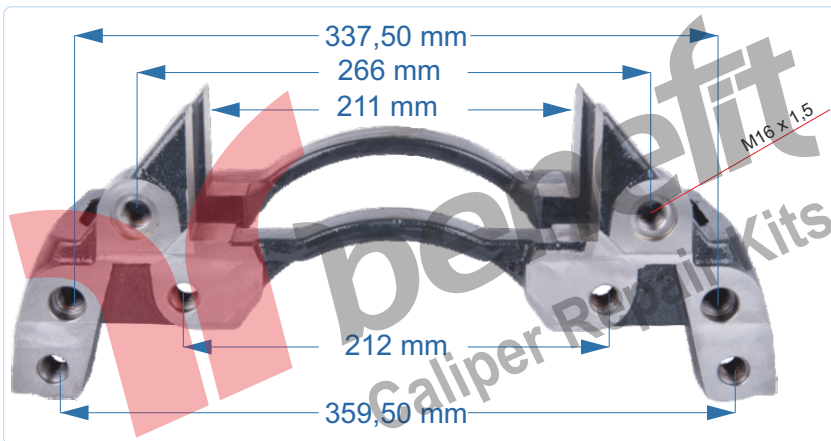

VEHICLES	DAF 1689314 - 1521259 - 1622787 VDL 41689314		
ARC NO	DESCRIPTION OF GOODS	DIMENSION	PCS
10513	Caliper Carrier		1

PART NO 10514 **Caliper Carrier**
OEM NO K001105 - K000546 - K002979 - II40022F0061 **BPW AXLE**