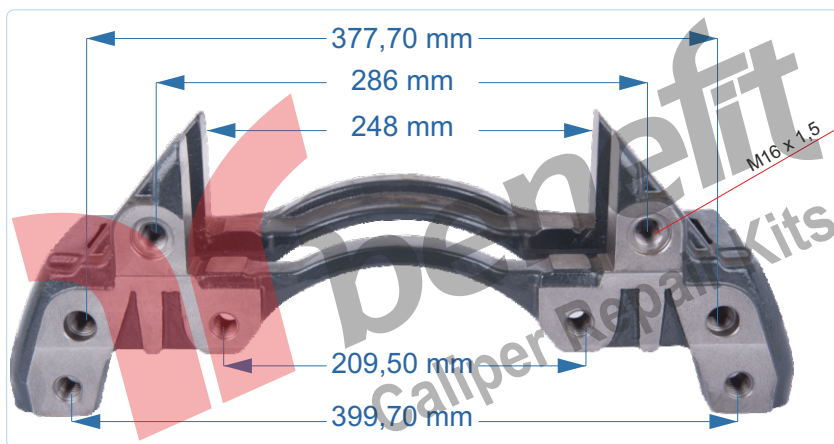

VEHICLES	----		
ARC NO	DESCRIPTION OF GOODS	DIMENSION	PCS
10501	Caliper Carrier		1

PART NO	10502	Caliper Carrier
OEM NO	K000026	MB FRONT AXLE