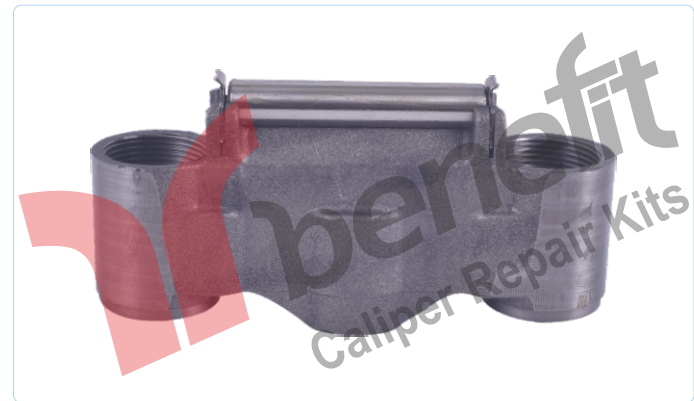

VEHICLES -----

PART NO **1532** Caliper Bridge Assembly
OEM NO -----