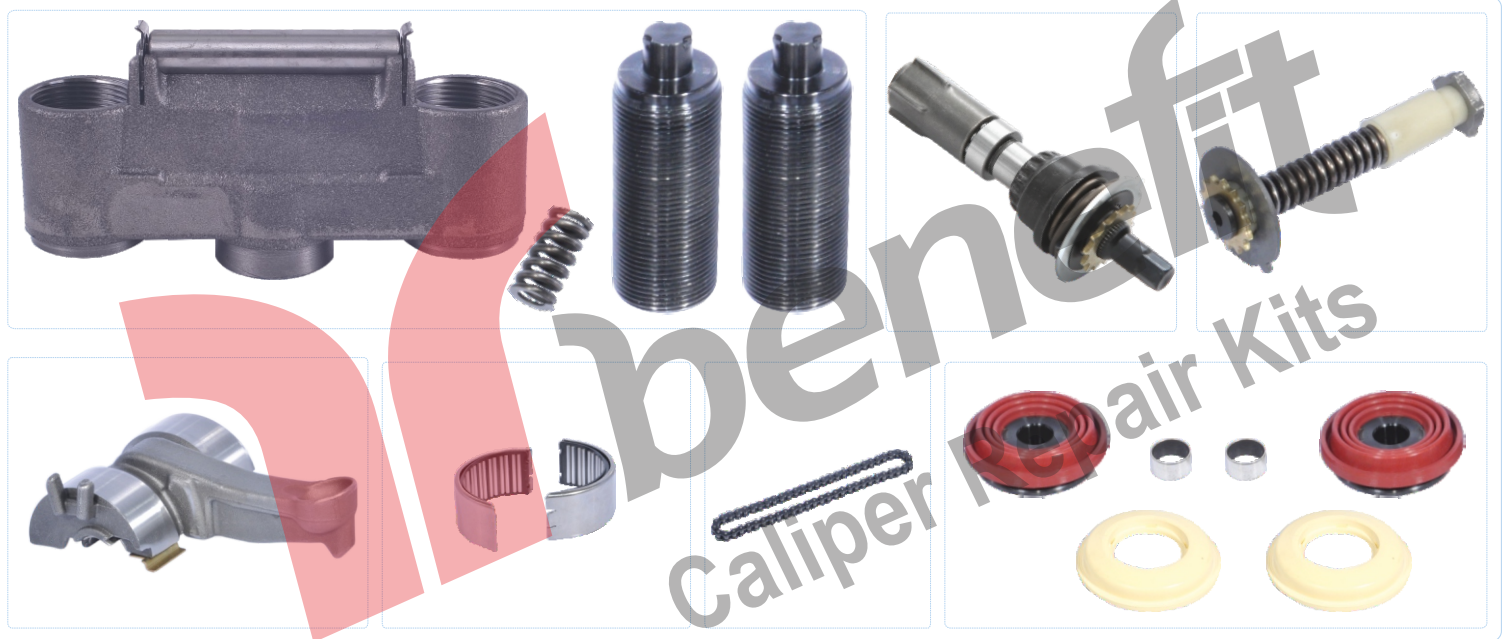

PART NO 1516 Caliper Repair Kit Complete

ARC NO	DESCRIPTION OF GOODS	ARC NO	DESCRIPTION OF GOODS		
1003	Trust Part With Bellow	2	1527	Adjusting Mechanism Shaft	1
1004	Shaft Body Dust Rubber	2	1528	Pinion Shaft	1
4001	Bushing	2	1538	Calibration Bolt	2
1529	Caliper Bridge Assembly	1	5001	Spring / весна	1
1525	Leveller	1			
1547	Roller Bearing Set	1			
1539	Calibration Shaft Chain	1			

KNORR-BREMSE