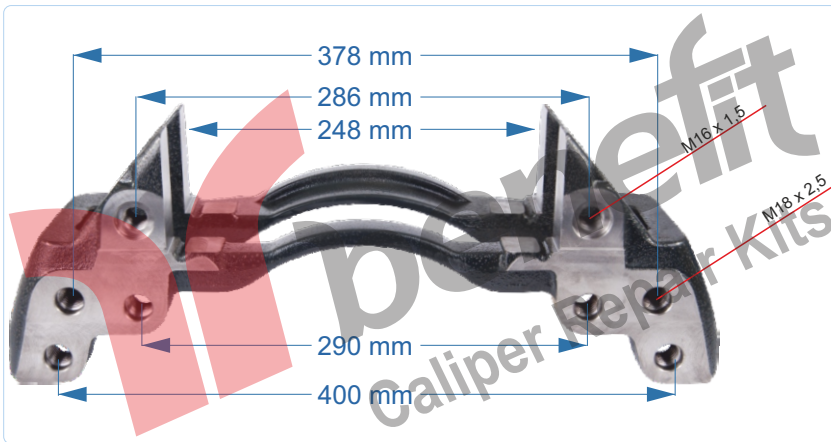

VEHICLES	HALDEX : RDBC001278RX		
ARC NO	DESCRIPTION OF GOODS	DIMENSION	PCS
10512	Caliper Carrier		1

PART NO 10513 **Caliper Carrier**
OEM NO K011479 - K001528 - K001539 **DAF TRUCK**