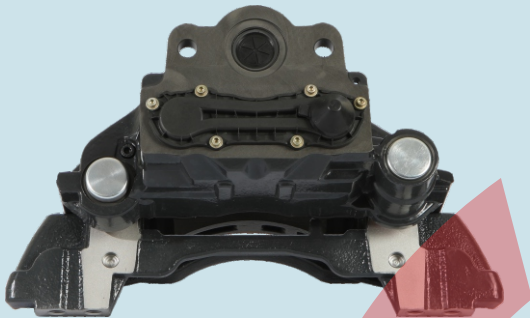

90009 - Air Disc Caliper

Truck & Trailer Brand		Series & Model		Diameter		Info About Caliper	
BPW		Various Trailer Axles		22,5		Caliper Type Knorr Bremse SK7 	
Cross Reference		Benefit Code		Vehicle Code		Caliper Repair Kits	
50009		SK7035 K028025 K021667		05.362.70.82.0 BPW		1573 1588 1674 1500 1536 10503	

KNORR-BREMSE