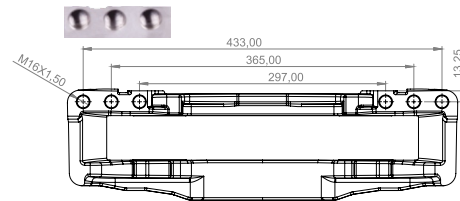

PART NO	10516	Caliper Carrier
OEM NO	K001529	MB CONNECTO L

VEHICLES	MB 000 421 3706 HALDEX RDBC001530RX		
ARC NO	DESCRIPTION OF GOODS	DIMENSION	PCS
10516	Caliper Carrier		1

PART NO	10517	Caliper Carrier
OEM NO	K007475	SCHMITZ TRAILER

VEHICLES	----		
ARC NO	DESCRIPTION OF GOODS	DIMENSION	PCS
10517	Caliper Carrier		1

PART NO	10518	Caliper Carrier
OEM NO	K004680	BPW AXLE

VEHICLES	BPW 01.303.88.57.0 SCANIA 2379696		
ARC NO	DESCRIPTION OF GOODS	DIMENSION	PCS
10518	Caliper Carrier		1

PART NO	10519	Caliper Carrier
OEM NO	K000028	MB AXOR

VEHICLES	MB 000 421 1206		
ARC NO	DESCRIPTION OF GOODS	DIMENSION	PCS
10518	Caliper Carrier		1