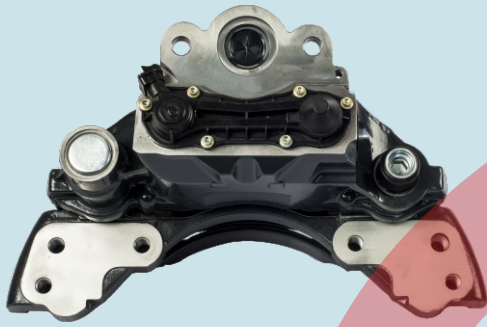

90120 - Air Disc Caliper

Truck & Trailer Brand		Series & Model		Diameter		Info About Caliper	
MERCEDES		AXOR		22,5		Caliper Type Knorr Bremse SN7 -12° ☒ POT ☒	
Cross Reference				Caliper Repair Kits			
Benefit Code	90120	Manufacturer Code	SN7049 K000778 K003353	Vehicle Code	A0014207001 Mercedes	1568 1526 1674 1500 1536 1550