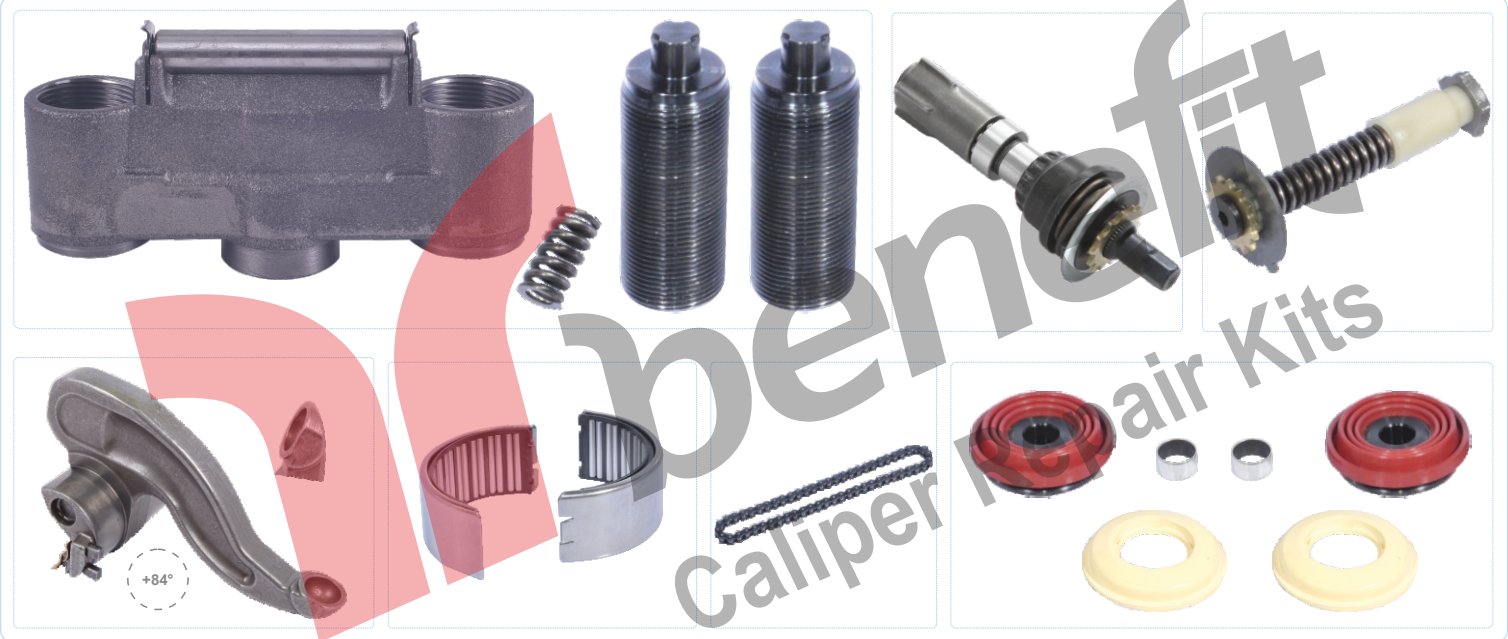

**VEHICLES** -----

**PART NO 1048** Caliper Pin Bush

**OEM NO** -----

**VEHICLES** -----

PART NO **1690**

Caliper Repair Kit Complete

ARC NO	DESCRIPTION OF GOODS	ARC NO	DESCRIPTION OF GOODS		
1003	Trust Part With Bellow	2	1527	Adjusting Mechanism Shaft	1
1004	Shaft Body Dust Rubber	2	1528	Pinion Shaft	1
4001	Bushing	2	1538	Calibration Bolt	2
1529	Caliper Bridge Assembly	1	5001	Spring / весна	1
1590	Leveller	1			
1547	Roller Bearing Set	1			
1539	Calibration Shaft Chain	1			

KNORR-BREMSE

PART NO **1691**

Caliper Repair Kit Complete

ARC NO	DESCRIPTION OF GOODS	ARC NO	DESCRIPTION OF GOODS		
1003	Trust Part With Bellow	2	1527	Adjusting Mechanism Shaft	1
1004	Shaft Body Dust Rubber	2	1528	Pinion Shaft	1
4001	Bushing	2	1538	Calibration Bolt	2
1529	Caliper Bridge Assembly	1	5001	Spring / весна	1
1663	Leveller	1			
1547	Roller Bearing Set	1			
1539	Calibration Shaft Chain	1			