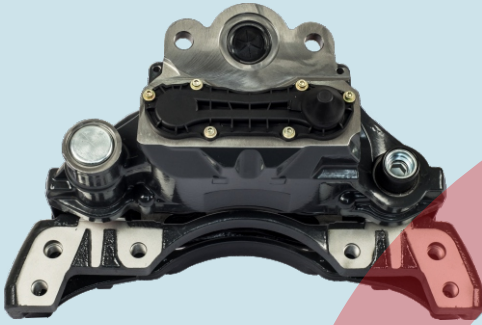

90108 - Air Disc Caliper

Truck & Trailer Brand		Series & Model		Diameter		Info About Caliper	
SAF		Axle		22,5		Caliper Type Knorr Bremse SN7 -12° POT	
Benefit Code		Manufacturer Code		Vehicle Code		Caliper Repair Kits	
90108		SN7077 K001116 SN7111 K011175 SN7115 K011177 SN7152 K013880 SN7291 K013808 K000477 K023736 K001039 K110276 K001414		03080002620 SAF 03080002621 SAF 03080002661 SAF 03080004220 SAF 03080004221 SAF 1263758 SCHMITZ 9285157 GIGANT		1568 1526 1674 1500 1536 1550