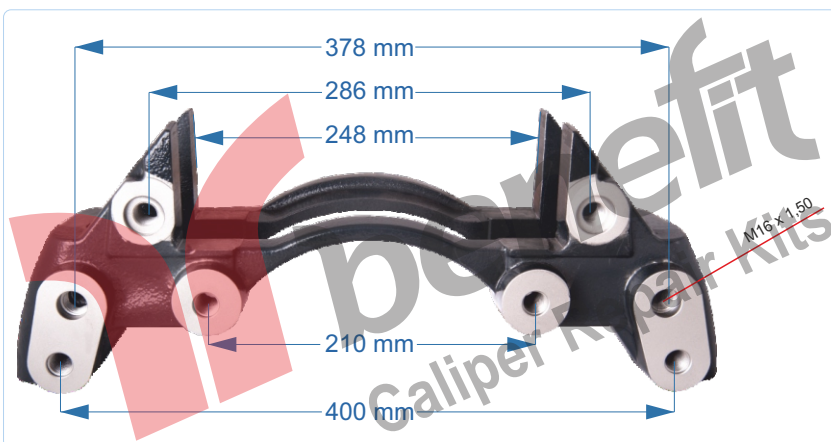

PART NO	10519	Caliper Carrier
OEM NO	K000028	MB AXOR