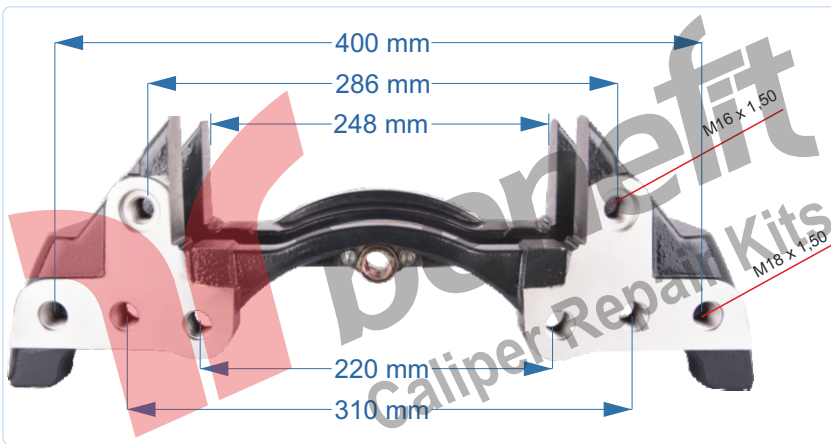

VEHICLES	MB : 000 421 5806		
ARC NO	DESCRIPTION OF GOODS	DIMENSION	PCS
10521	Caliper Carrier		1

PART NO 10522 **Caliper Carrier**
OEM NO K001505 **BPW AXLE**