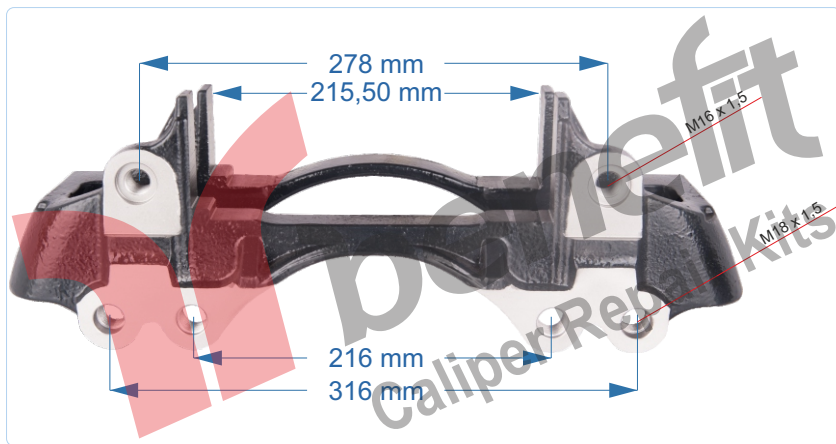

VEHICLES	-----		
ARC NO	DESCRIPTION OF GOODS	DIMENSION	PCS
10540	Caliper Carrier		1

PART NO	10541	Caliper Carrier
OEM NO	K108006K50	SAF AXLE