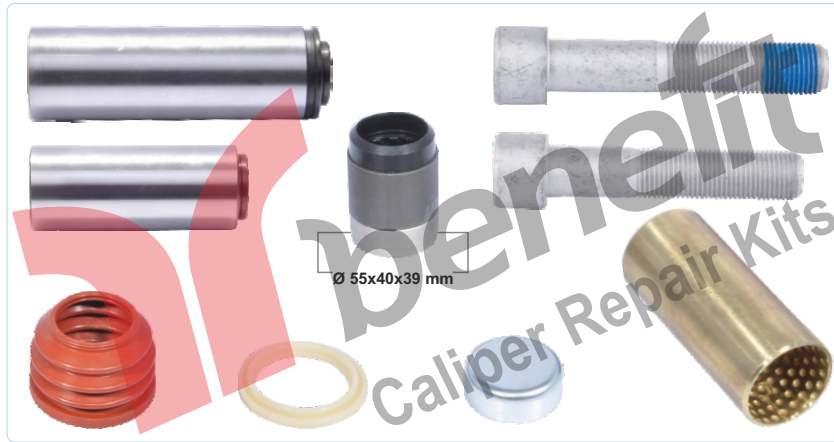

PART NO 1647 Caliper Guide & Bush Repair Kit

OEM NO -----