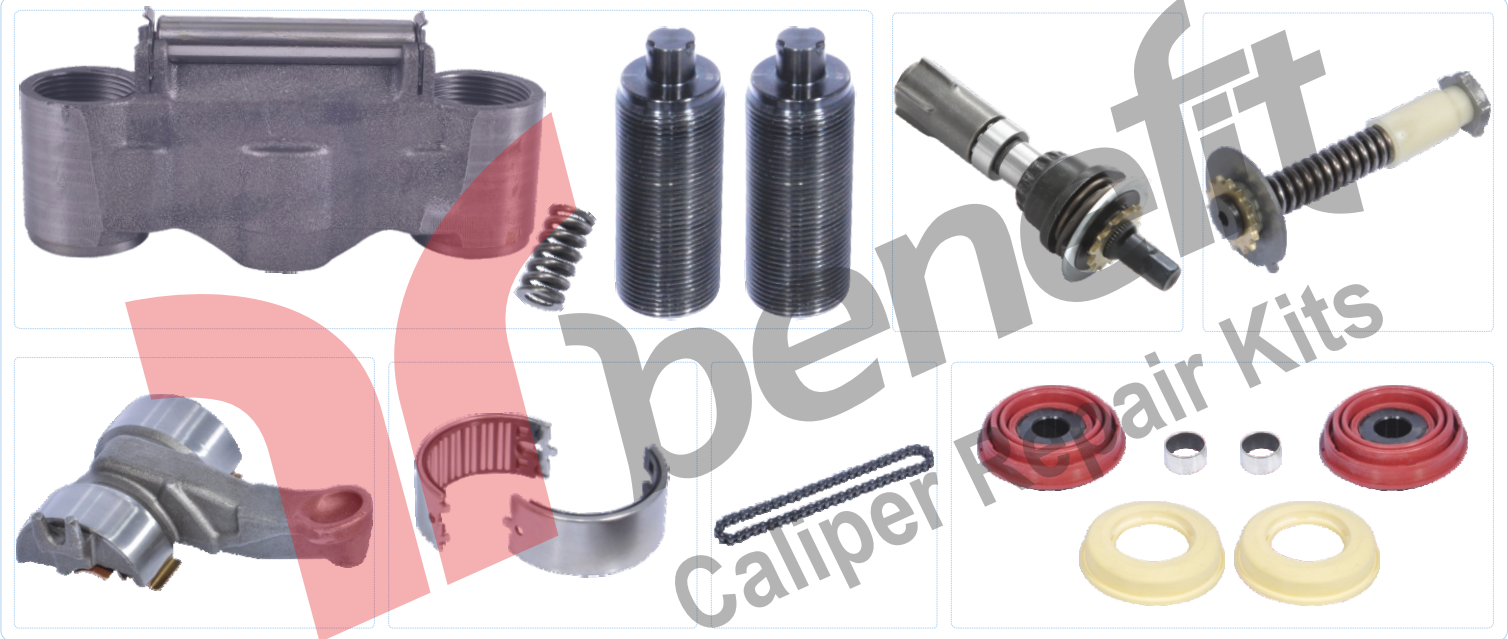

PART NO **1632**

Caliper Repair Kit Complete

ARC NO	DESCRIPTION OF GOODS	ARC NO	DESCRIPTION OF GOODS		
1001	Trust Part With Bellow	2	1527	Adjusting Mechanism Shaft	1
1002	Shaft Body Dust Rubber	2	1528	Pinion Shaft	1
4001	Bushing	2	1538	Calibration Bolt	2
1532	Caliper Bridge Assembly	1	5001	Spring	1
1586	Leveller	1			
1546	Roller Bearing Set	1			
1539	Calibration Shaft Chain	1			

KNORR-BREMSE

PART NO **1659**

Caliper Repair Kit Complete