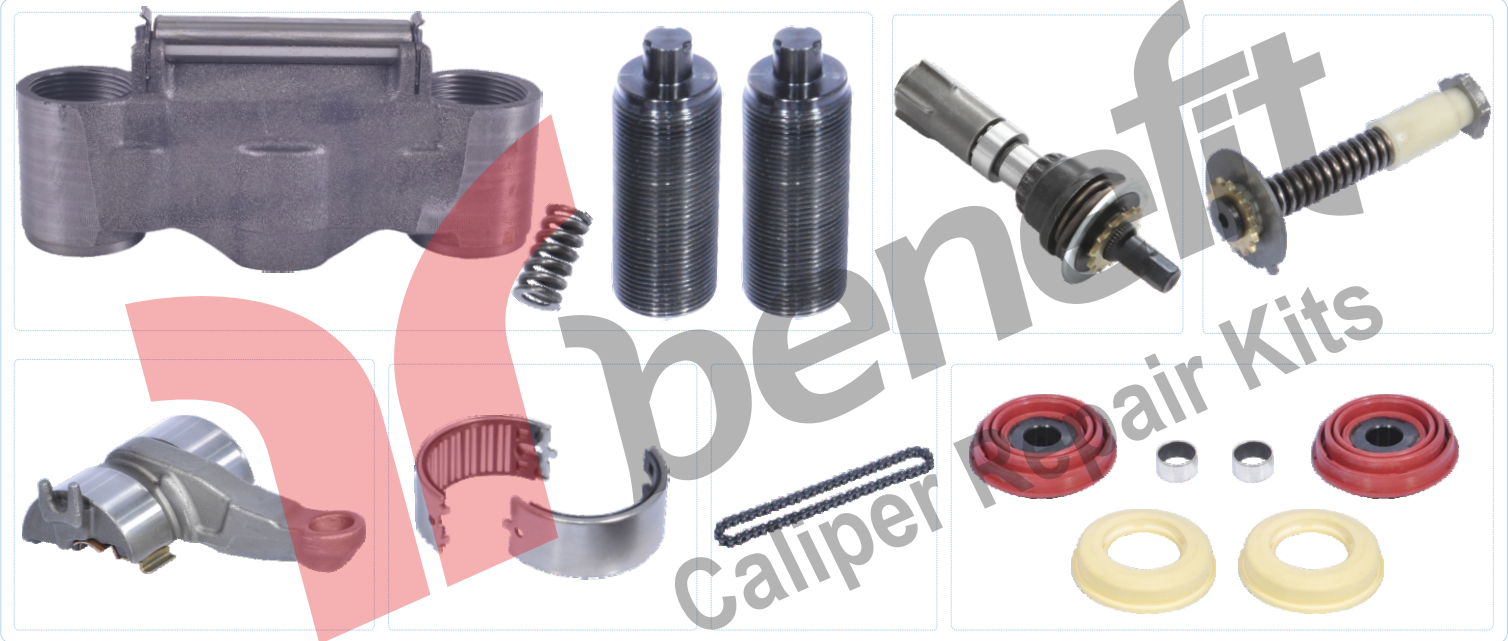

PART NO 1519 Caliper Repair Kit Complete

ARC NO	DESCRIPTION OF GOODS	ARC NO	DESCRIPTION OF GOODS		
1001	Trust Part With Bellow	2	1527	Adjusting Mechanism Shaft	1
1002	Shaft Body Dust Rubber	2	1528	Pinion Shaft	1
4001	Bushing	2	1538	Calibration Bolt	2
1532	Caliper Bridge Assembly	1	5001	Spring	1
1523	Leveller	1			
1546	Roller Bearing Set	1			
1539	Calibration Shaft Chain	1			

KNORR-BREMSE