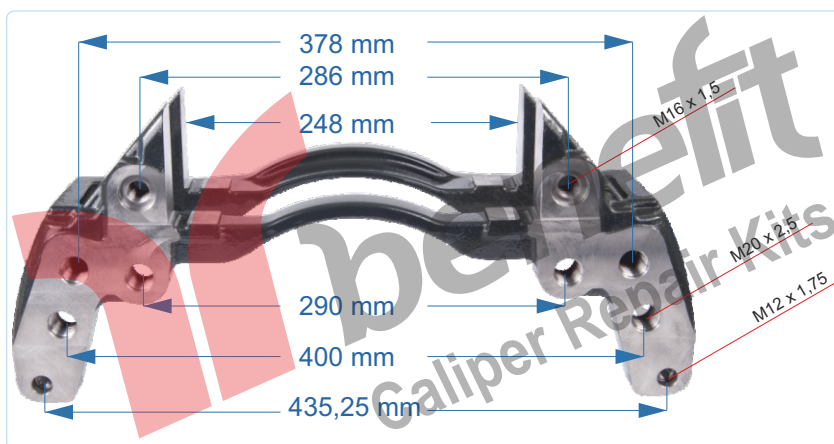

VEHICLES	MB : 000 421 2006 - 000 421 3106 JOST : JAE0110402006 SCANIA : 21221593		
ARC NO	DESCRIPTION OF GOODS	DIMENSION	PCS
10508	Caliper Carrier		1

PART NO	10509	Caliper Carrier
OEM NO	K010765	SCANIA OLD MODEL