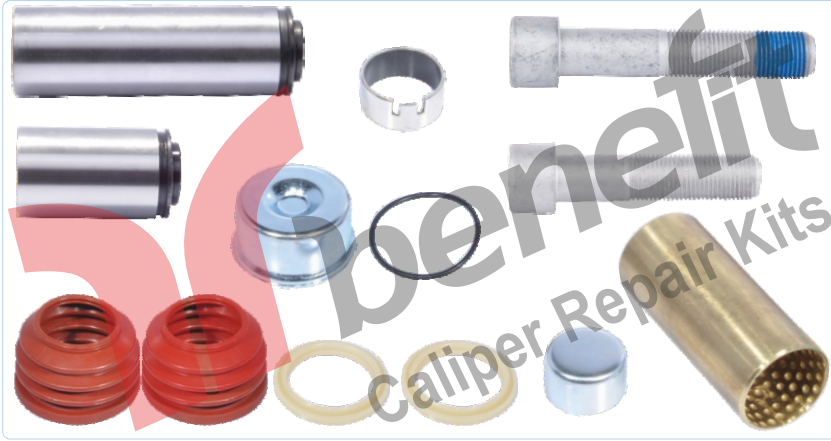

PART NO 1606 **Caliper Guide & Bush Repair Kit**

OEM NO K010813