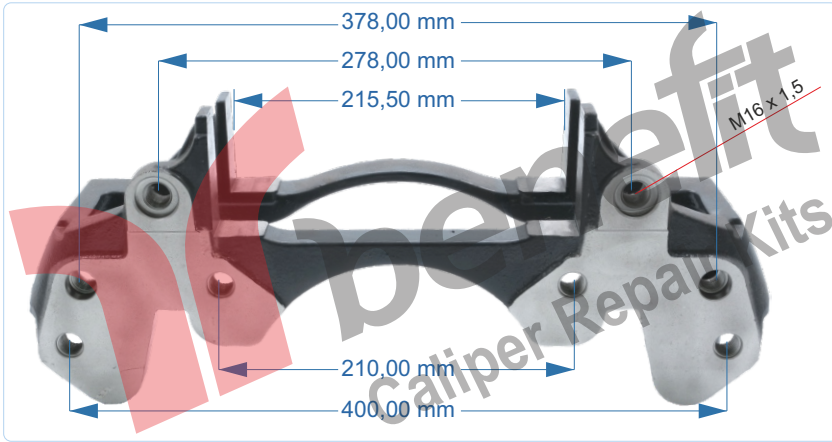

PART NO	10544	Caliper Carrier
OEM NO	K147470K50	SAE / SMB AXLE

VEHICLES	----		
ARC NO	DESCRIPTION OF GOODS	DIMENSION	PCS
10544	Caliper Carrier		1