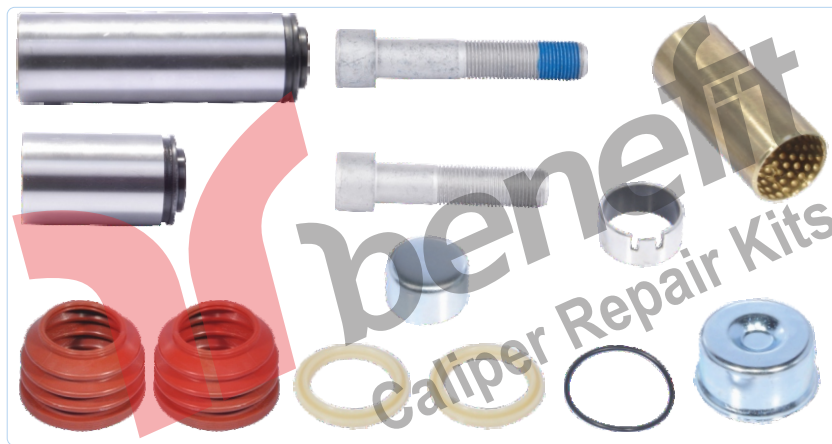

ARC NO	DESCRIPTION OF GOODS	DIMENSION	PCS
2003	Caliper Pin	Ø 36x114 mm	1
2004	Caliper Pin	Ø 32x80 mm	1
2005	Caliper Pin	Ø 34x80 mm	1
3001	Pin Bolt	M16x1,5x85 mm	2
3004	Pin Bolt	M16x1,5x80 mm	1
1005	Bellow (Red)		1
6002	Fiber O-ring		1
4002	Bushing	Ø 40x36x82 mm	1
1008	Caliper Pin Bush - Short	Ø 55x40/39mm	1
7001	Bolt Plug	Ø 40x15 mm	1
6003	O-ring		1
7002	Bolt Plug		1
1007	Plastic Bushing		1

PART NO 1606 Caliper Guide & Bush Repair Kit
OEM NO K010813