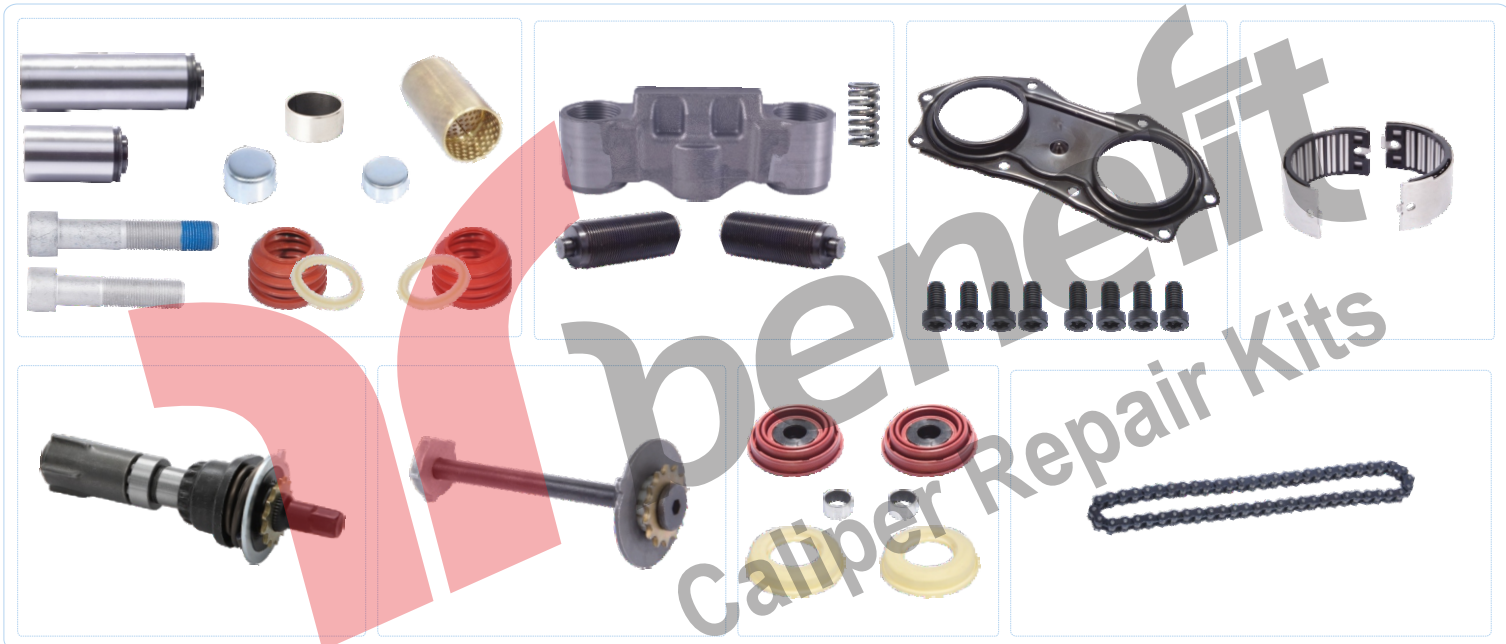

PART NO 1710 Caliper Repair Kit Complete

ARC NO	DESCRIPTION OF GOODS	ARC NO	DESCRIPTION OF GOODS
1643	Caliper Repair Kit	1	1537 Caliper Bridge Assembly Set
1650	Calibration Bolt	2	1648 Roller Bearing Set
1657	Pinion Shaft	1	1683 Caliper Guide & Bush Repair Kit
1528	Pinion Shaft	1	1550 Metal Cover Kit
1539	Calibration Shaft Chain	1