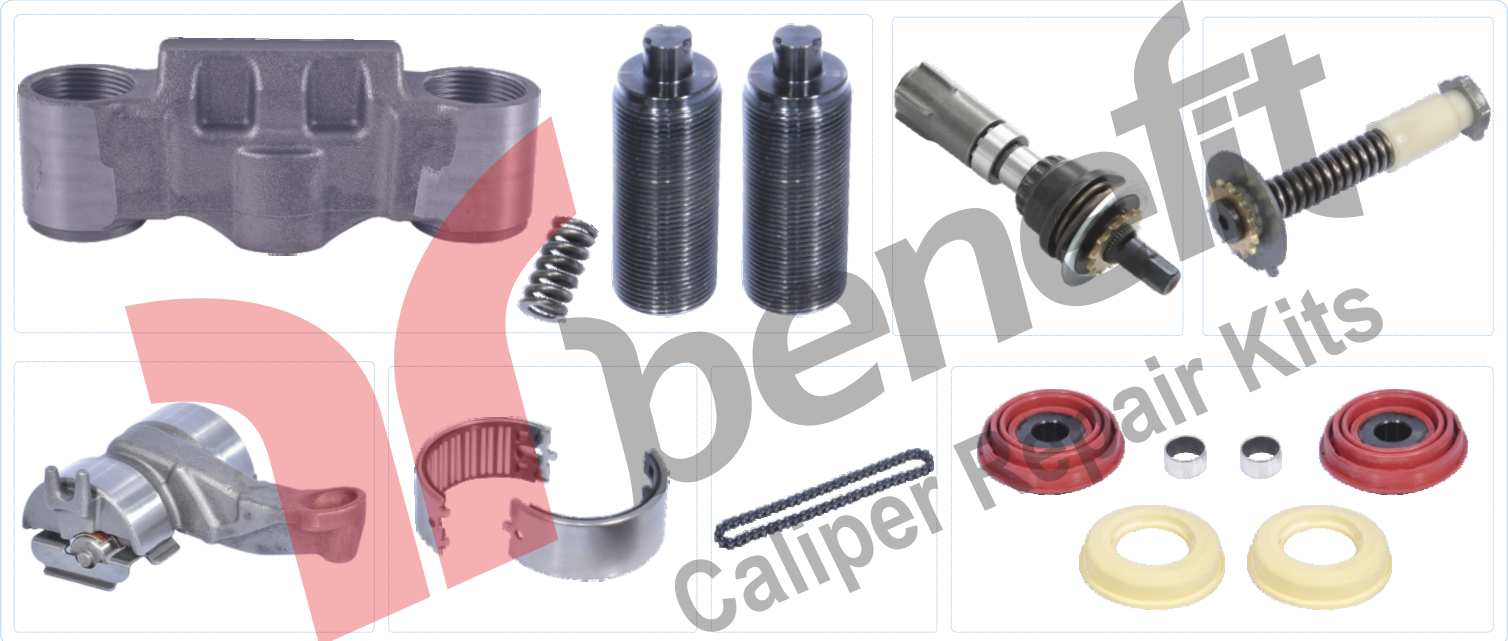

PART NO 1520 Caliper Repair Kit Complete

ARC NO	DESCRIPTION OF GOODS	ARC NO	DESCRIPTION OF GOODS		
1001	Trust Part With Bellow	2	1527	Adjusting Mechanism Shaft	1
1002	Shaft Body Dust Rubber	2	1528	Pinion Shaft	1
4001	Bushing	2	1538	Calibration Bolt	2
1532	Caliper Bridge Assembly	1	5001	Spring	1
1526	Leveller	1			
1546	Roller Bearing Set	1			
1539	Calibration Shaft Chain	1