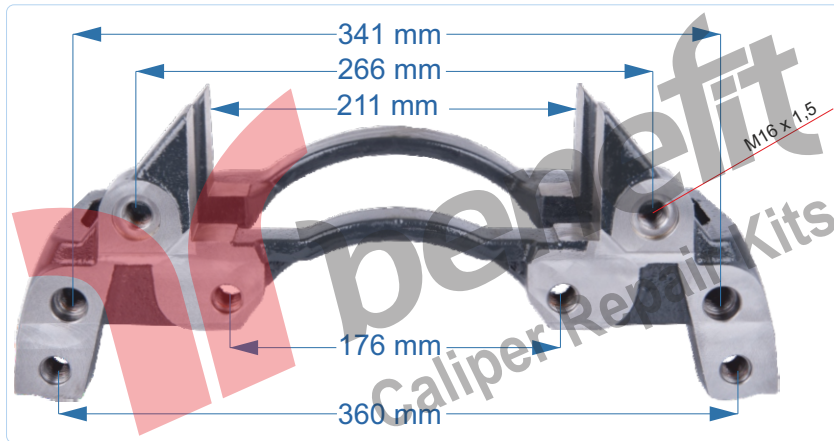

PART NO	10508	Caliper Carrier
OEM NO	K000690 - K001926 - K000690K69	MB ATEGO