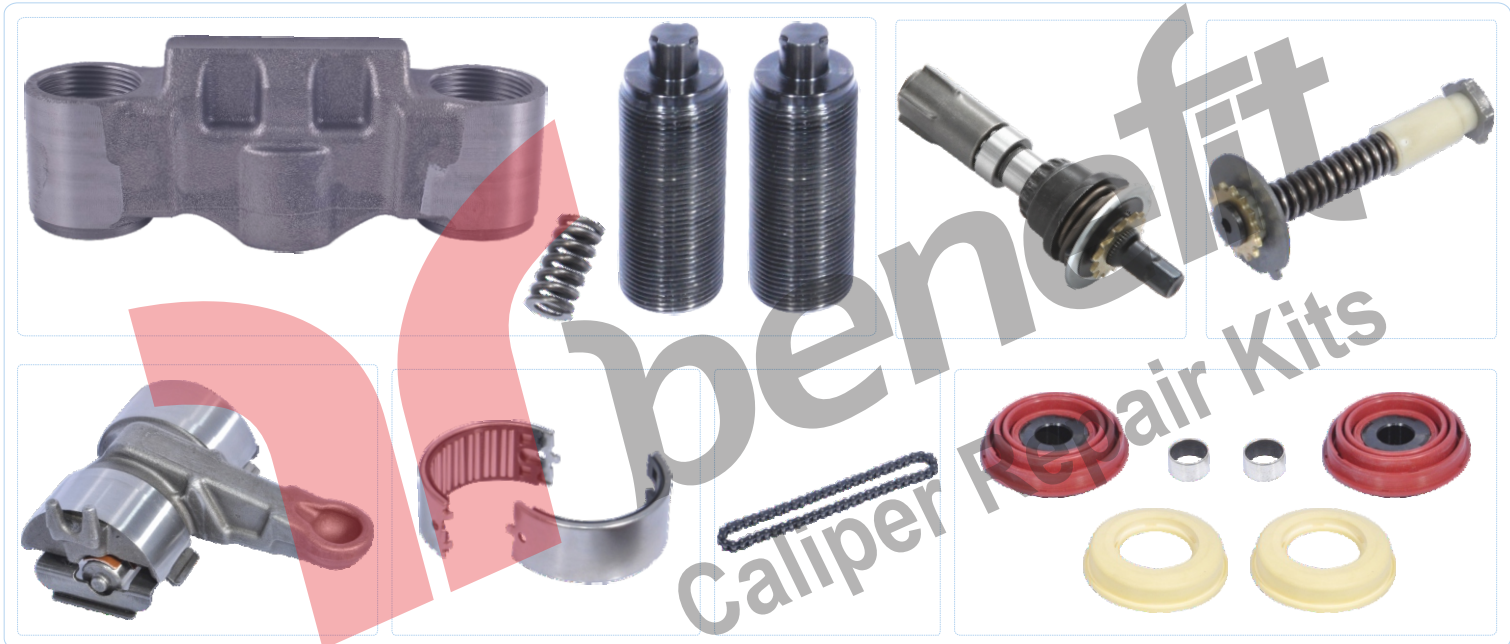

PART NO 1631 Caliper Repair Kit Complete

ARC NO	DESCRIPTION OF GOODS	ARC NO	DESCRIPTION OF GOODS		
1001	Trust Part With Bellow	2	1527	Adjusting Mechanism Shaft	1
1002	Shaft Body Dust Rubber	2	1528	Pinion Shaft	1
4001	Bushing	2	1538	Calibration Bolt	2
1532	Caliper Bridge Assembly	1	5001	Spring	1
1588	Leveller	1			
1546	Roller Bearing Set	1			
1539	Calibration Shaft Chain	1			

KNORR-BREMSE