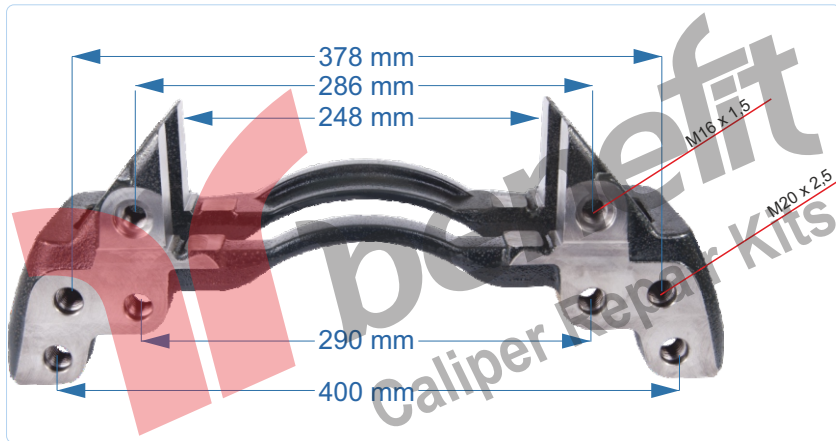

PART NO	10540	Caliper Carrier
OEM NO	-----	DAF TRUCK