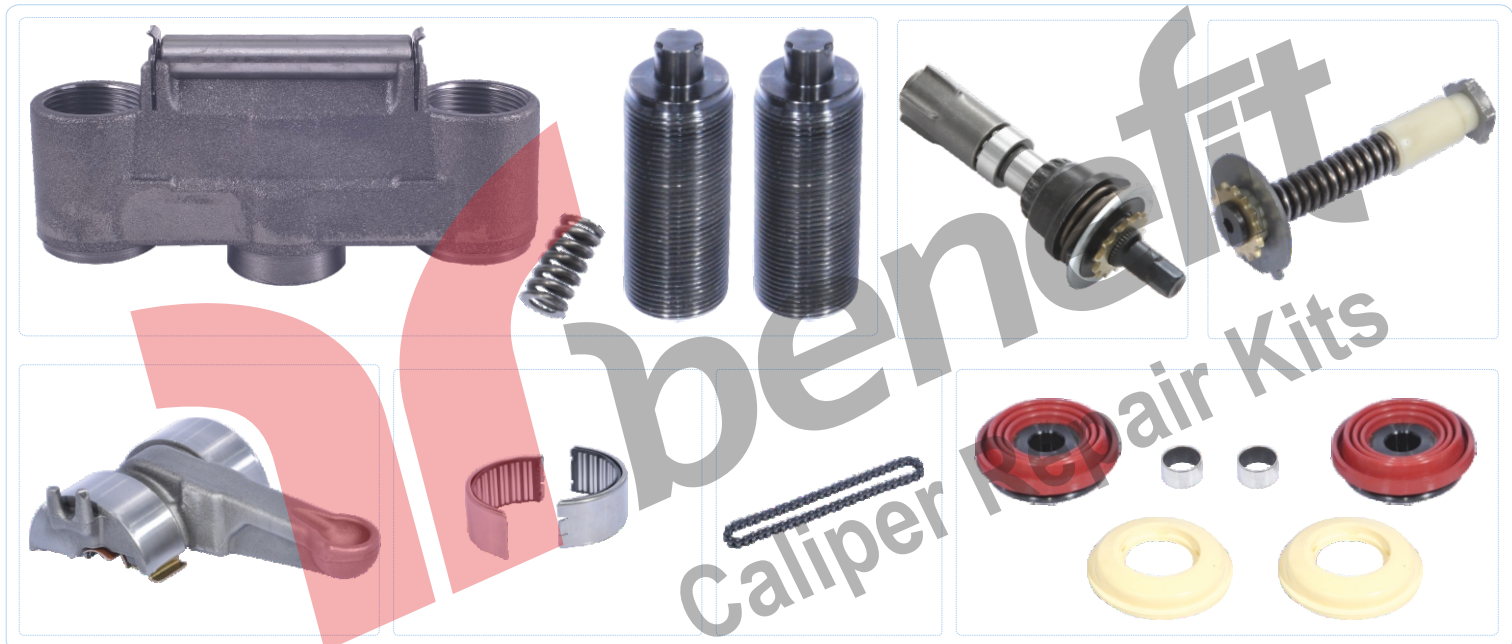

PART NO 1514 Caliper Repair Kit Complete

ARC NO	DESCRIPTION OF GOODS	ARC NO	DESCRIPTION OF GOODS		
1003	Trust Part With Bellow	2	1527	Adjusting Mechanism Shaft	1
1004	Shaft Body Dust Rubber	2	1528	Pinion Shaft	1
4001	Bushing	2	1538	Calibration Bolt	2
1529	Caliper Bridge Assembly	1	5001	Spring / весна	1
1524	Leveller	1			
1547	Roller Bearing Set	1			
1539	Calibration Shaft Chain	1			

KNORR-BREMSE