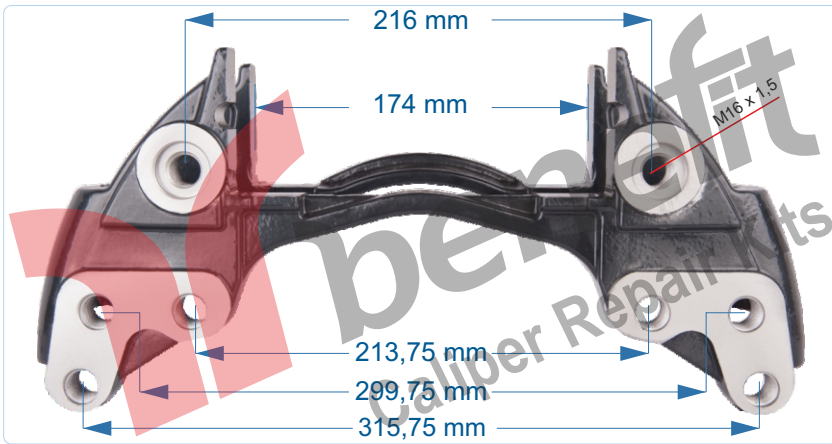

PART NO 10529 Caliper Carrier

OEM NO K000358