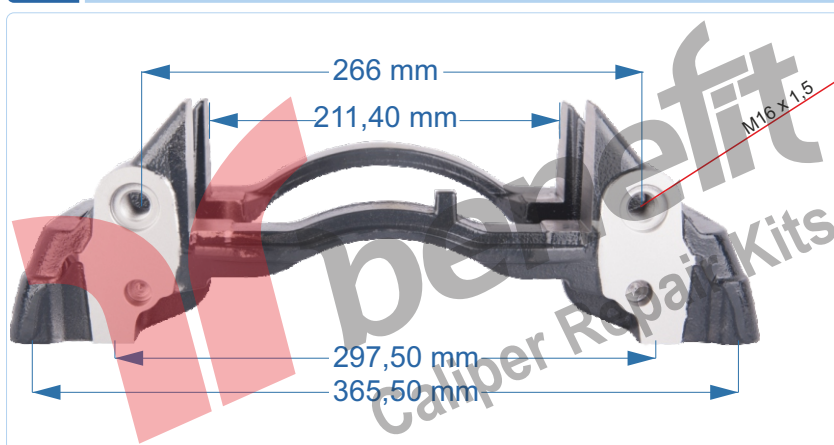

VEHICLES	----		
ARC NO	DESCRIPTION OF GOODS	DIMENSION	PCS
10510	Caliper Carrier		1

PART NO	10511	Caliper Carrier
OEM NO	K004679	BPW AXLE