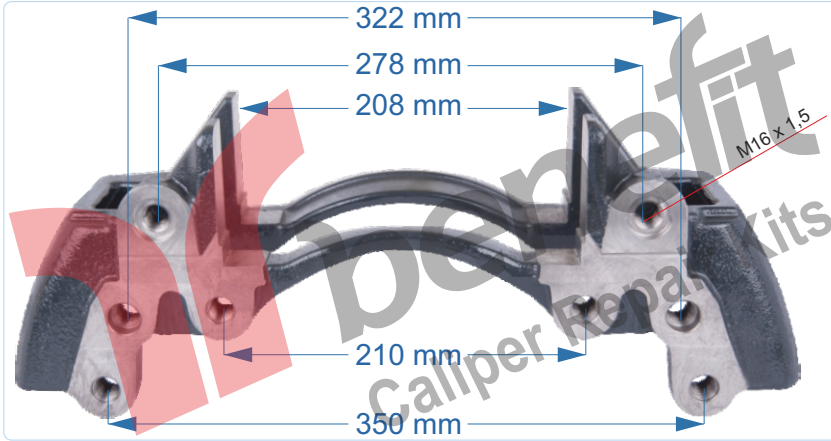

PART NO 10504 Caliper Carrier
OEM NO K052379K50 MB NEW 4140 REAR