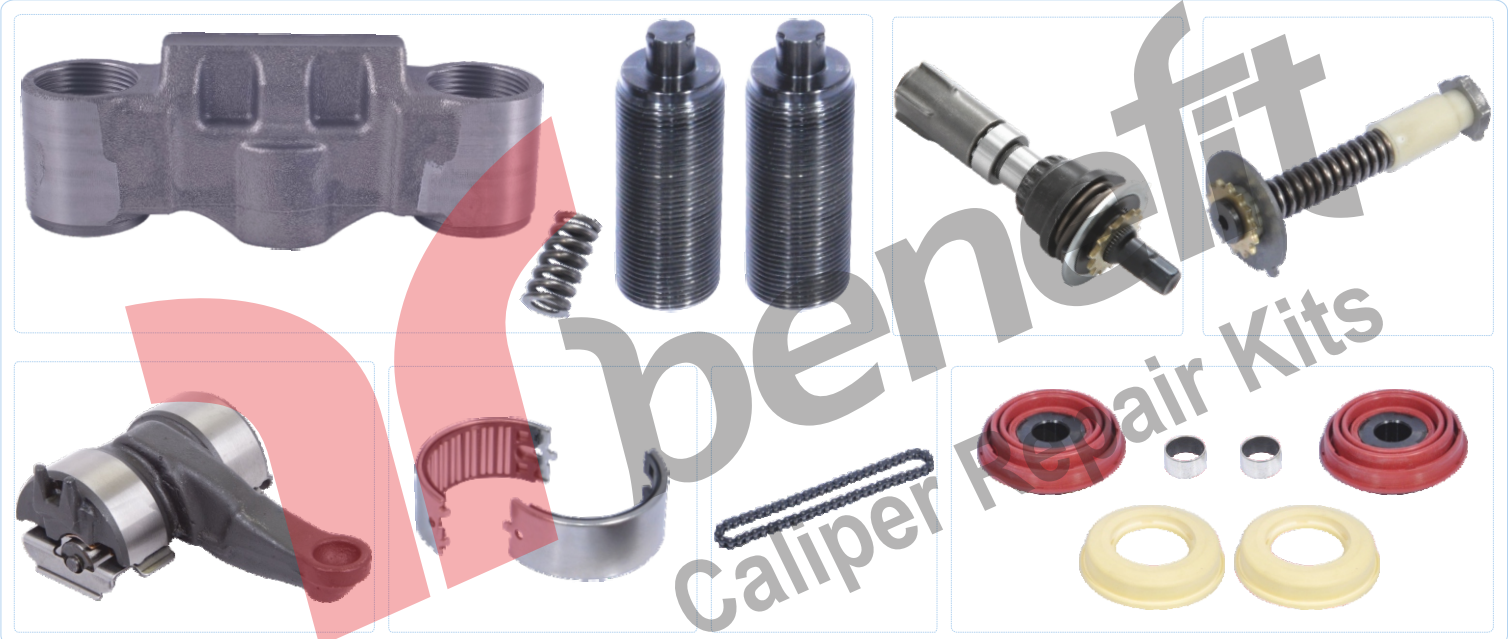

ARC NO	DESCRIPTION OF GOODS	ARC NO	DESCRIPTION OF GOODS		
1001	Trust Part With Bellow	2	1527	Adjusting Mechanism Shaft	1
1002	Shaft Body Dust Rubber	2	1528	Pinion Shaft	1
4001	Bushing	2	1538	Calibration Bolt	2
1532	Caliper Bridge Assembly	1	5001	Spring	1
1634	Leveller	1			
1546	Roller Bearing Set	1			
1539	Calibration Shaft Chain	1