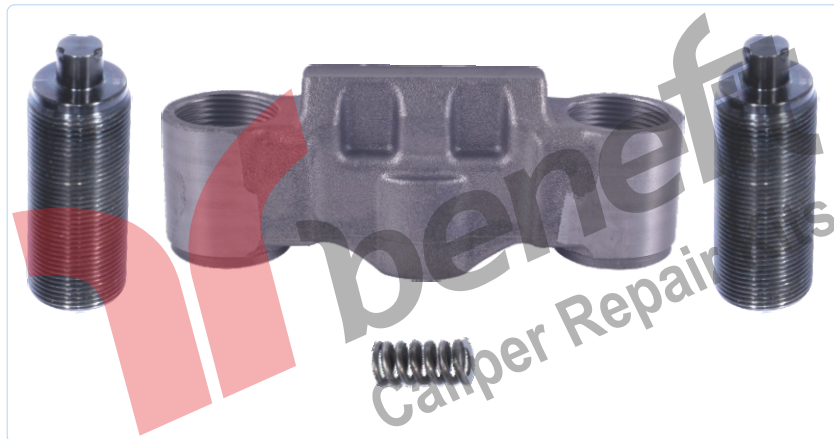

PART NO **1534** Caliper Bridge Assembly  
OEM NO -----

VEHICLES -----

PART NO **1532** Caliper Bridge Assembly  
OEM NO -----

VEHICLES -----

PART NO **1536** Caliper Bridge Assembly Set  
OEM NO -----

ARC NO	DESCRIPTION OF GOODS	DIMENSION	PCS
1535	Caliper Bridge Assembly		1
1538	Calibraton Bolt		2
5001	Caliper Spring		1