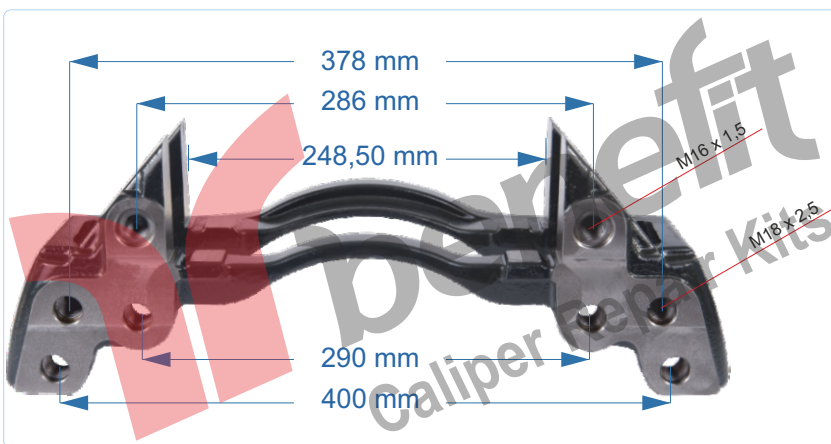

VEHICLES	MB 000 421 5706		
ARC NO	DESCRIPTION OF GOODS	DIMENSION	PCS
10505	Caliper Carrier		1

PART NO 10506 Caliper Carrier
OEM NO K001507 - II334320061 - II197370061 - K001501 SCANIA NEW MODEL