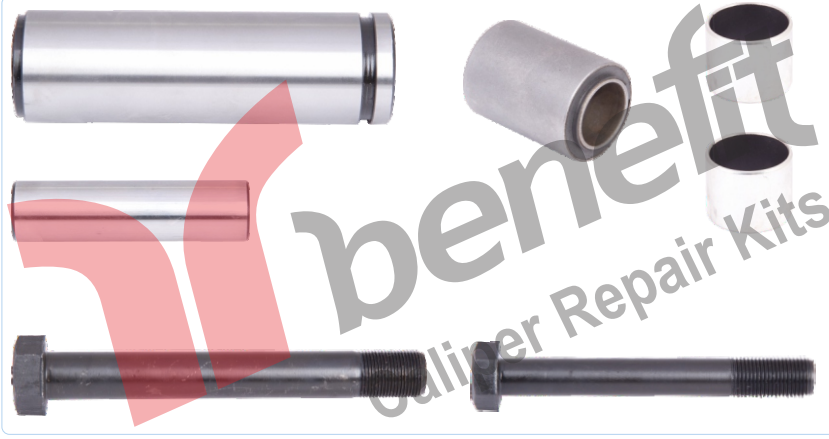

PART NO 5631 Caliper Guide & Bush Repair Kit
OEM NO 381.391