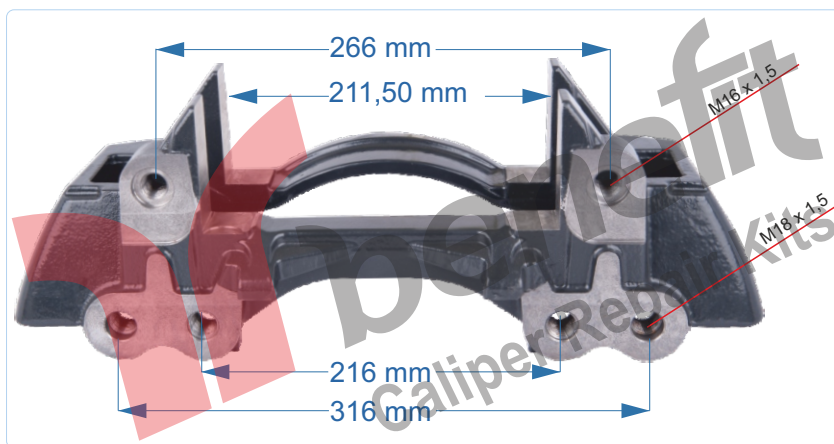

VEHICLES	SCANIA 1756388		
ARC NO	DESCRIPTION OF GOODS	DIMENSION	PCS
10509	Caliper Carrier		1

PART NO	10510	Caliper Carrier
OEM NO	K015308	SAF AXLE