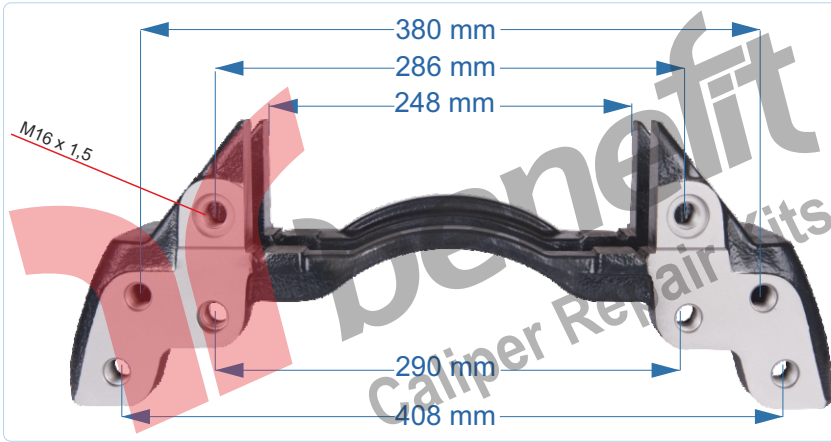

PART NO	10516	Caliper Carrier
OEM NO	K001529	MB CONNECTO L