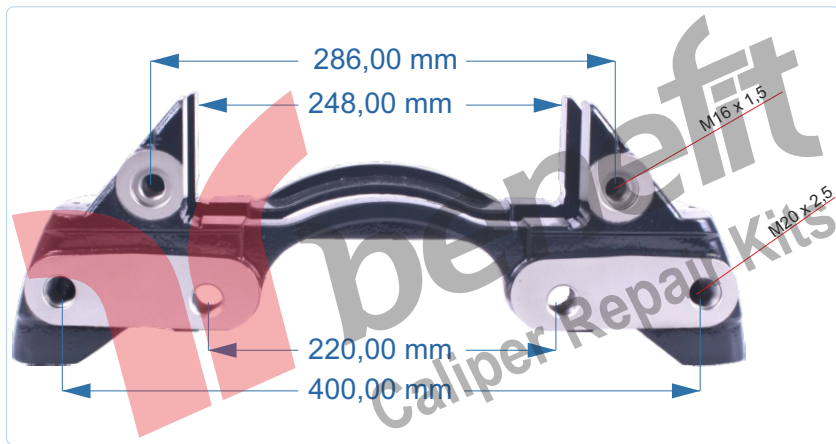

VEHICLES	-----		
ARC NO	DESCRIPTION OF GOODS	DIMENSION	PCS
10541	Caliper Carrier		1

PART NO	10542	Caliper Carrier
OEM NO	K001504	ZF AXLE