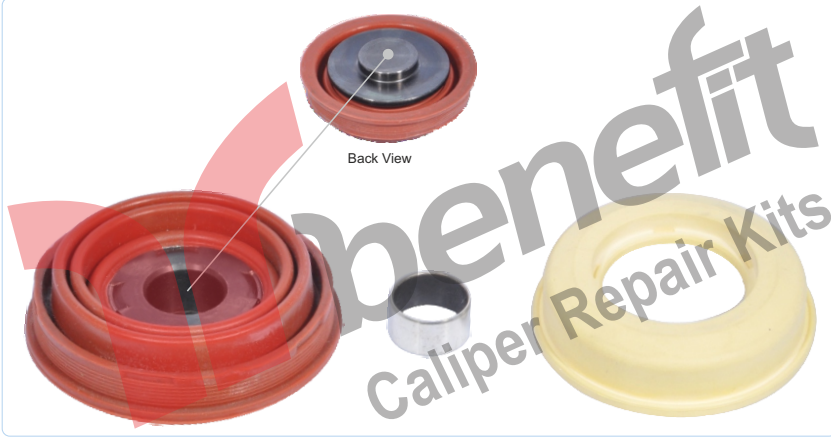

VEHICLES			
MAN 81.50822.6026 - BPW 09.801.07.05.0 - MERCEDES 000 420 4182			
ARC NO	DESCRIPTION OF GOODS	DIMENSION	PCS
2007	Caliper Pin	Ø 30x99 mm	1
2008	Caliper Pin	Ø 30x72 mm	1
3006	Pin Bolt	M16x1,5x105 mm	1
3007	Pin Bolt	M16x1,5x75 mm	1
1010	Bellow (Red)		2
4003	Bushing	Ø 34x30x65 mm	1
4004	Bushing	Ø 34x30x20 mm	1
1038	Plastic Ring		2
7005	Bolt Plug	Ø 34x14 mm	2

PART NO 1512 **Caliper Repair Kit**
OEM NO K001929