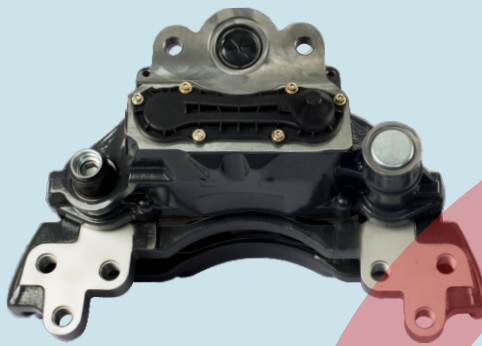

90124 - Air Disc Caliper

Truck & Trailer Brand		Series & Model		Diameter		Info About Caliper					
IVECO		TRUCK		22,5		Caliper Type Knorr Bremse SN7 -12° ☒ POT ☐					
Cross Reference				Caliper Repair Kits							
Benefit Code	90124	Manufacturer Code	SN7412	Vehicle Code	41211270 IVECO 41211272 IVECO 41285007 IVECO 41285186 IVECO 42558855 IVECO 5801341081 IVECO 5801341083 IVECO