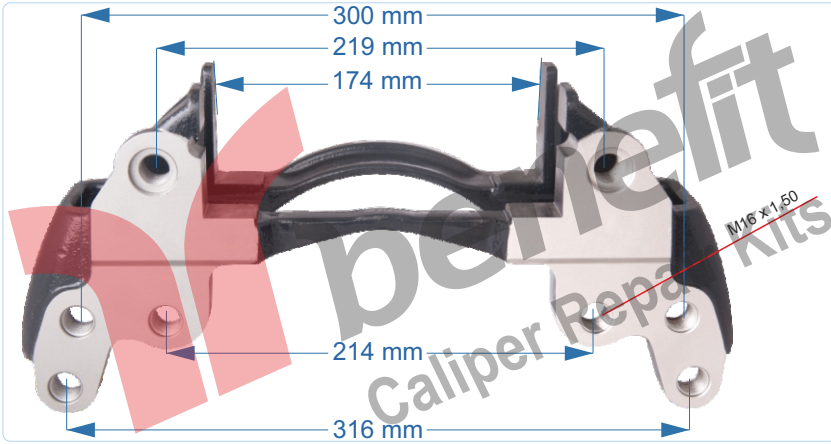

PART NO 10520 **Caliper Carrier**
OEM NO K001927 **MB ATEGO**