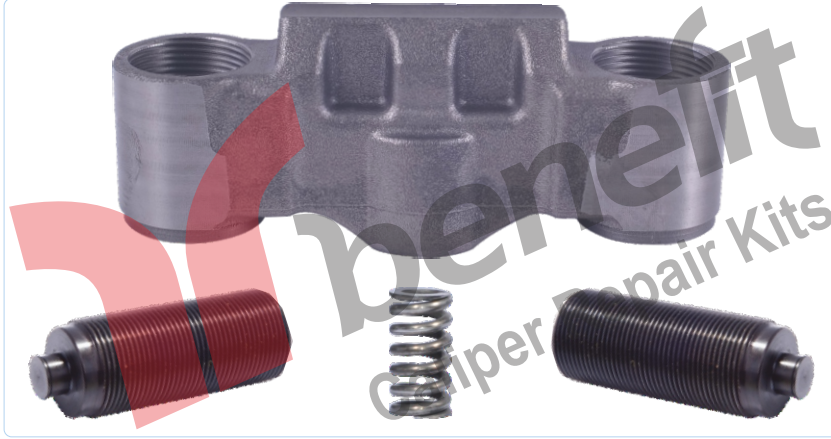

PART NO **1654** Caliper Bridge Assembly Set

OEM NO -----