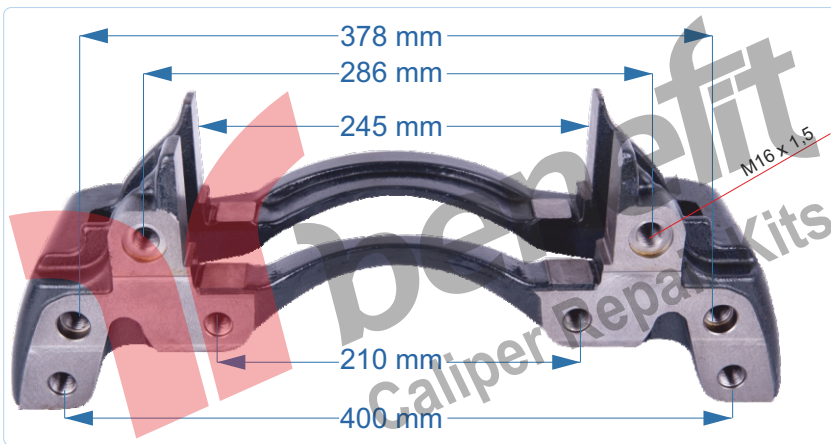

Bottom View

**PART NO 10504** Caliper Carrier  
**OEM NO K052379K50** MB NEW 4140 REAR

VEHICLES	MB 000 423 1006		
ARC NO	DESCRIPTION OF GOODS	DIMENSION	PCS
10504	Caliper Carrier		1

**PART NO 10505** Caliper Carrier  
**OEM NO K046498K50** MB NEW 4140 FRONT