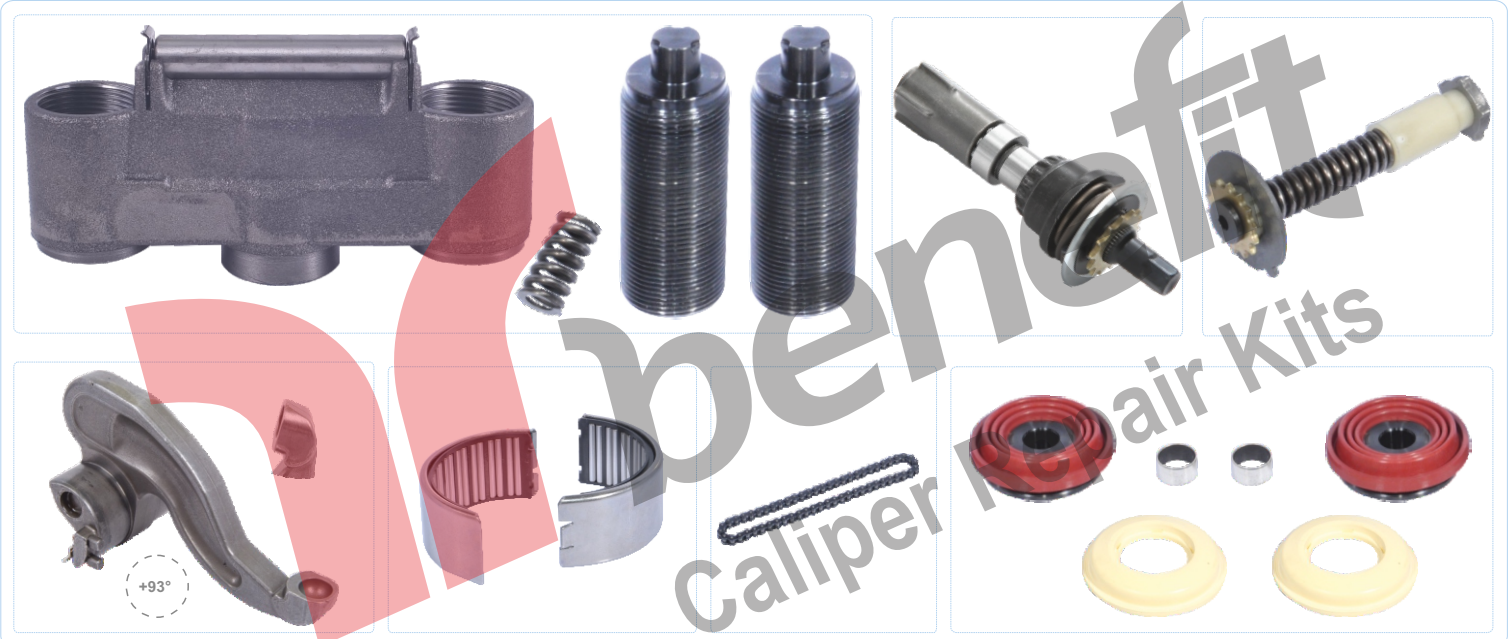

**VEHICLES** -----

**PART NO 1048** Caliper Pin Bush

**OEM NO** -----

**VEHICLES** -----

PART NO **1690**

Caliper Repair Kit Complete

ARC NO	DESCRIPTION OF GOODS	ARC NO	DESCRIPTION OF GOODS		
1003	Trust Part With Bellow	2	1527	Adjusting Mechanism Shaft	1
1004	Shaft Body Dust Rubber	2	1528	Pinion Shaft	1
4001	Bushing	2	1538	Calibration Bolt	2
1529	Caliper Bridge Assembly	1	5001	Spring / весна	1
1590	Leveller	1			
1547	Roller Bearing Set	1			
1539	Calibration Shaft Chain	1			

KNORR-BREMSE

PART NO **1691**

Caliper Repair Kit Complete

ARC NO	DESCRIPTION OF GOODS	ARC NO	DESCRIPTION OF GOODS		
1003	Trust Part With Bellow	2	1527	Adjusting Mechanism Shaft	1
1004	Shaft Body Dust Rubber	2	1528	Pinion Shaft	1
4001	Bushing	2	1538	Calibration Bolt	2
1529	Caliper Bridge Assembly	1	5001	Spring / весна	1
1663	Leveller	1			
1547	Roller Bearing Set	1			
1539	Calibration Shaft Chain	1			