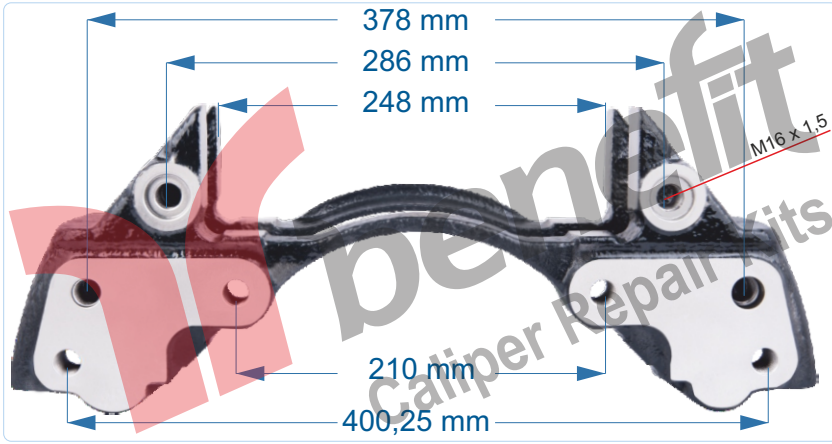

PART NO 10536 **Caliper Carrier**
OEM NO K001538 **MB OLD MODEL FRONT**