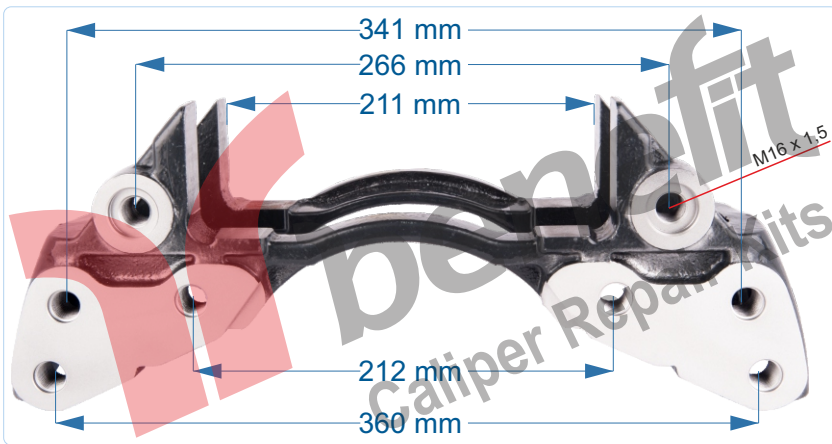

PART NO 10538 **Caliper Carrier**
OEM NO K001493 **BPW AXLE**