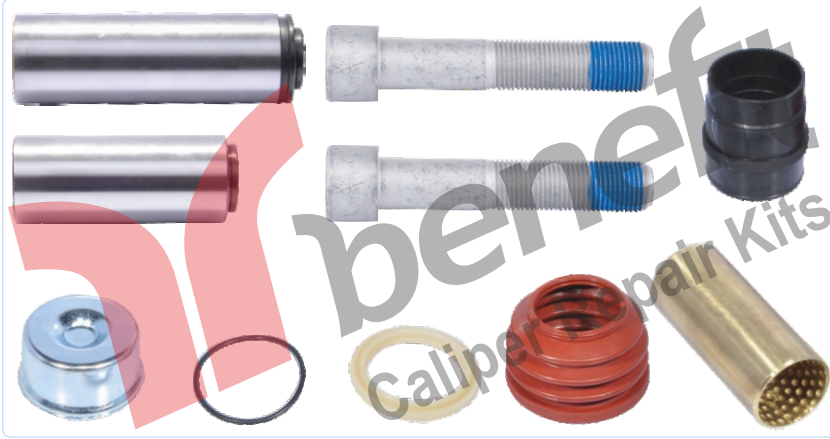

PART NO 1556 **Caliper Guide & Bush Repair Kit**

OEM NO II39769F0062

PART NO 1576 **Caliper Guide & Bush Repair Kit**

OEM NO II179320062 - II30413/0062