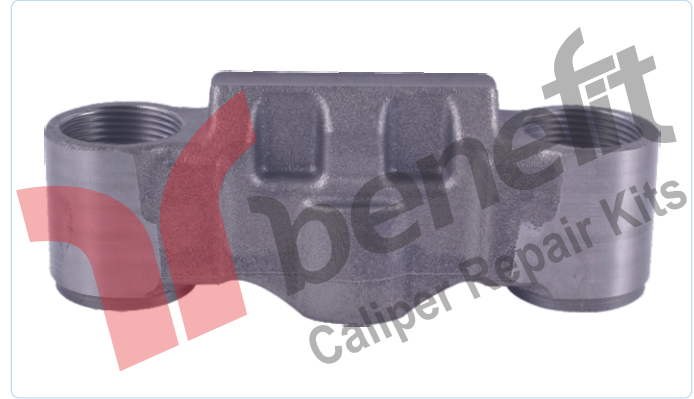

VEHICLES -----

PART NO **1535** Caliper Bridge Assembly

OEM NO -----