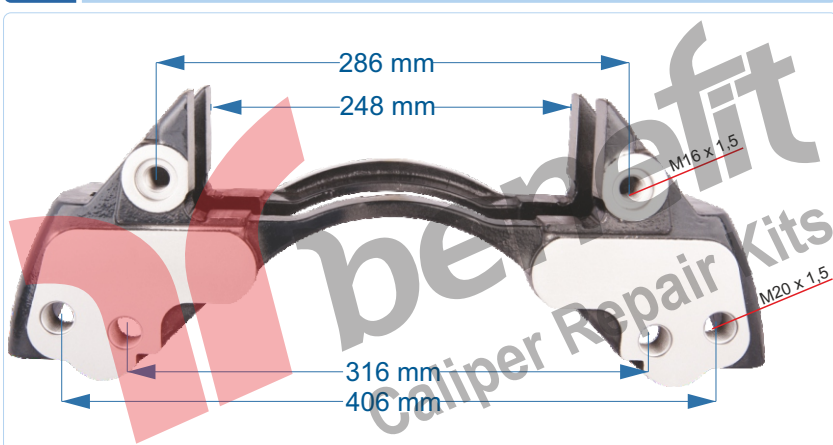

VEHICLES	----		
ARC NO	DESCRIPTION OF GOODS	DIMENSION	PCS
10534	Caliper Carrier		1

PART NO 10535 **Caliper Carrier**
OEM NO K001502 - K000682 - K001273 **ZF AXLE**