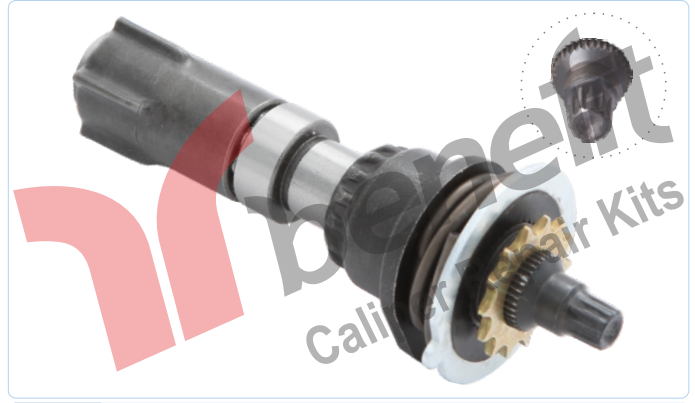

PART NO **1656** Adjusting Mechanism Shaft  
OEM NO -----

VEHICLES -----

PART NO **1669** Adjusting Mechanism Shaft  
OEM NO -----

VEHICLES -----

PART NO **1681** Pinion Shaft  
OEM NO -----

VEHICLES -----