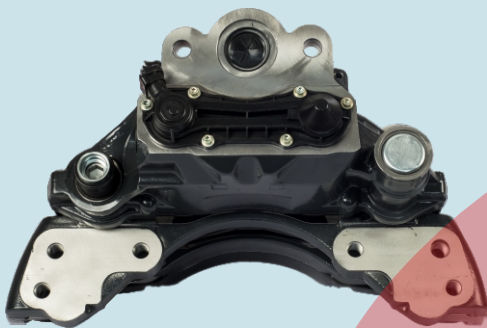

90121 - Air Disc Caliper

Truck & Trailer Brand		Series & Model		Diameter		Info About Caliper	
MERCEDES		AXOR		22,5		Caliper Type Knorr Bremse SN7 -12° ☒ POT ☒	
Cross Reference				Caliper Repair Kits			
Benefit Code	90121	Manufacturer Code	SN7059 K000779 K003352	Vehicle Code	A0014206901 Mercedes	1568 1526 1674 1500 1536 1550