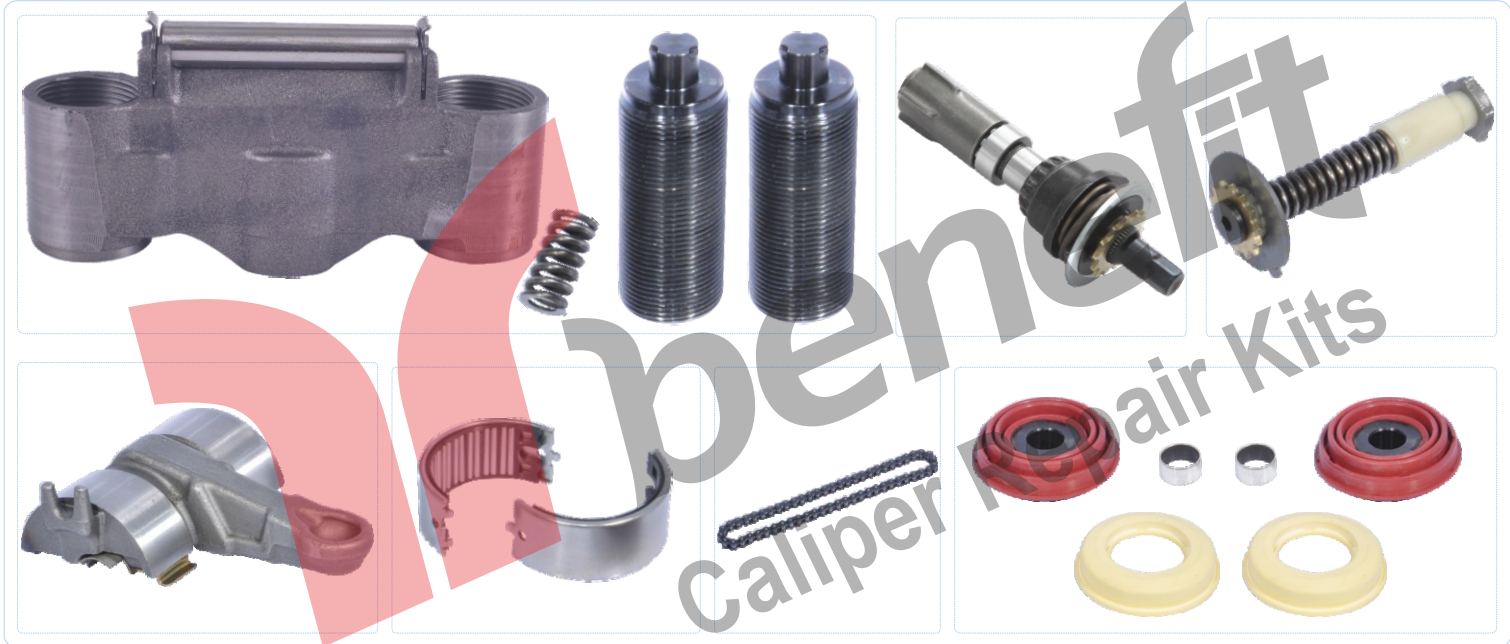

PART NO 1518 Caliper Repair Kit Complete

ARC NO	DESCRIPTION OF GOODS	ARC NO	DESCRIPTION OF GOODS		
1001	Trust Part With Bellow	2	1527	Adjusting Mechanism Shaft	1
1002	Shaft Body Dust Rubber	2	1528	Pinion Shaft	1
4001	Bushing	2	1538	Calibration Bolt	2
1532	Caliper Bridge Assembly	1	5001	Spring	1
1521	Leveller	1			
1546	Roller Bearing Set	1			
1539	Calibration Shaft Chain	1