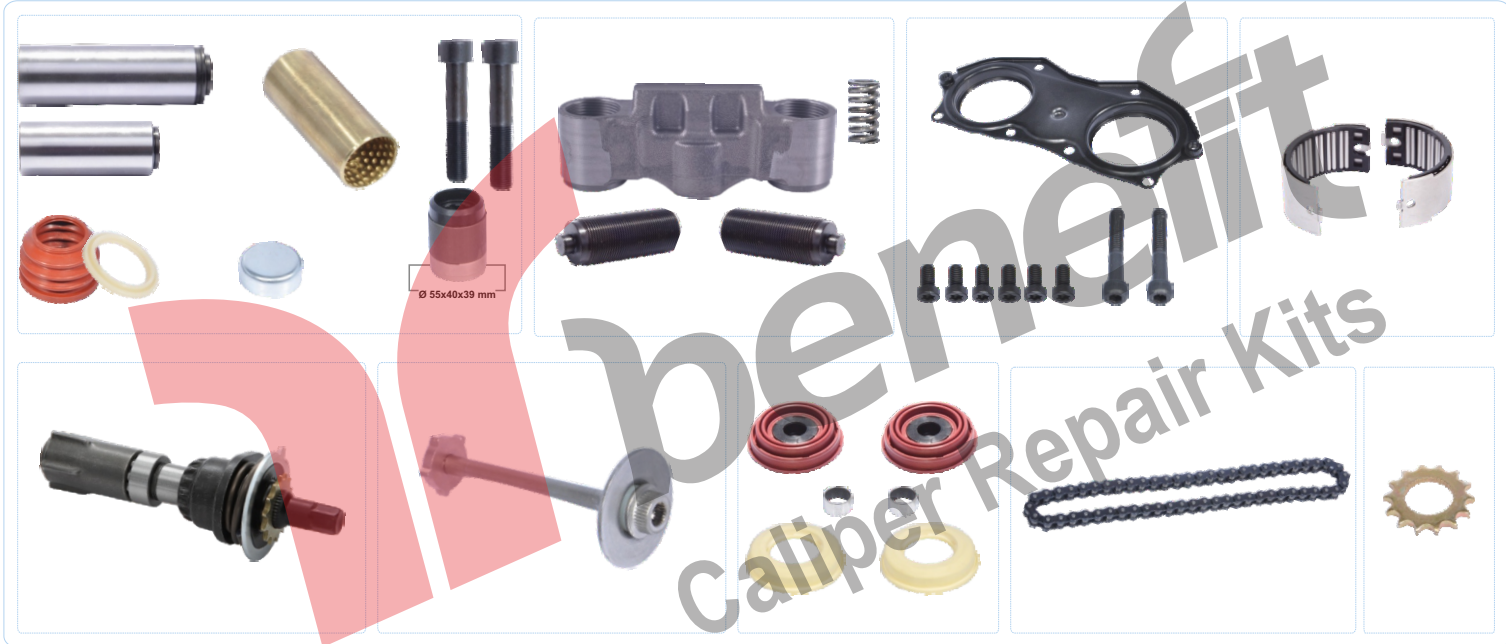

VEHICLES: -----

VEHICLES: -----

**PART NO 1652 Caliper Repair Kit Complete**

ARC NO	DESCRIPTION OF GOODS	ARC NO	DESCRIPTION OF GOODS
1643	Caliper Repair Kit	1	1537 Caliper Bridge Assembly Set
1650	Calibration Bolt	2	1648 Roller Bearing Set
1653	Pinion Shaft	1	1647 Caliper Guide & Bush Repair Kit
1528	Pinion Shaft	1	1542 Adjusting Shaft Gear
1539	Calibration Shaft Chain	1	1608 Metal Cover Kit