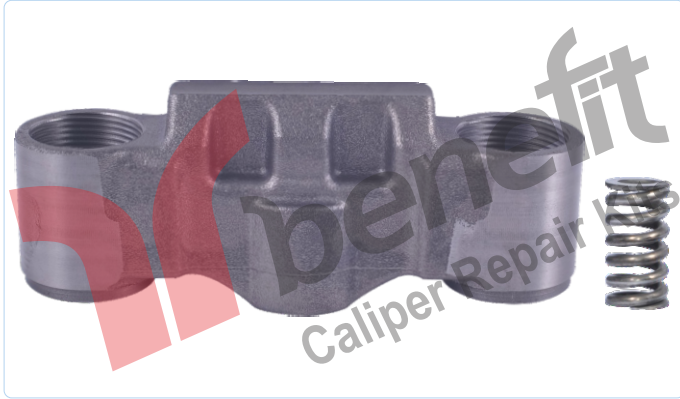

VEHICLES -----

ARC NO	DESCRIPTION OF GOODS	DIMENSION	PCS
1535	Caliper Bridge Assembly		1
1650	Calibration Bolt		2
5001	Spring		1

PART NO **1537** Caliper Bridge Assembly

OEM NO -----