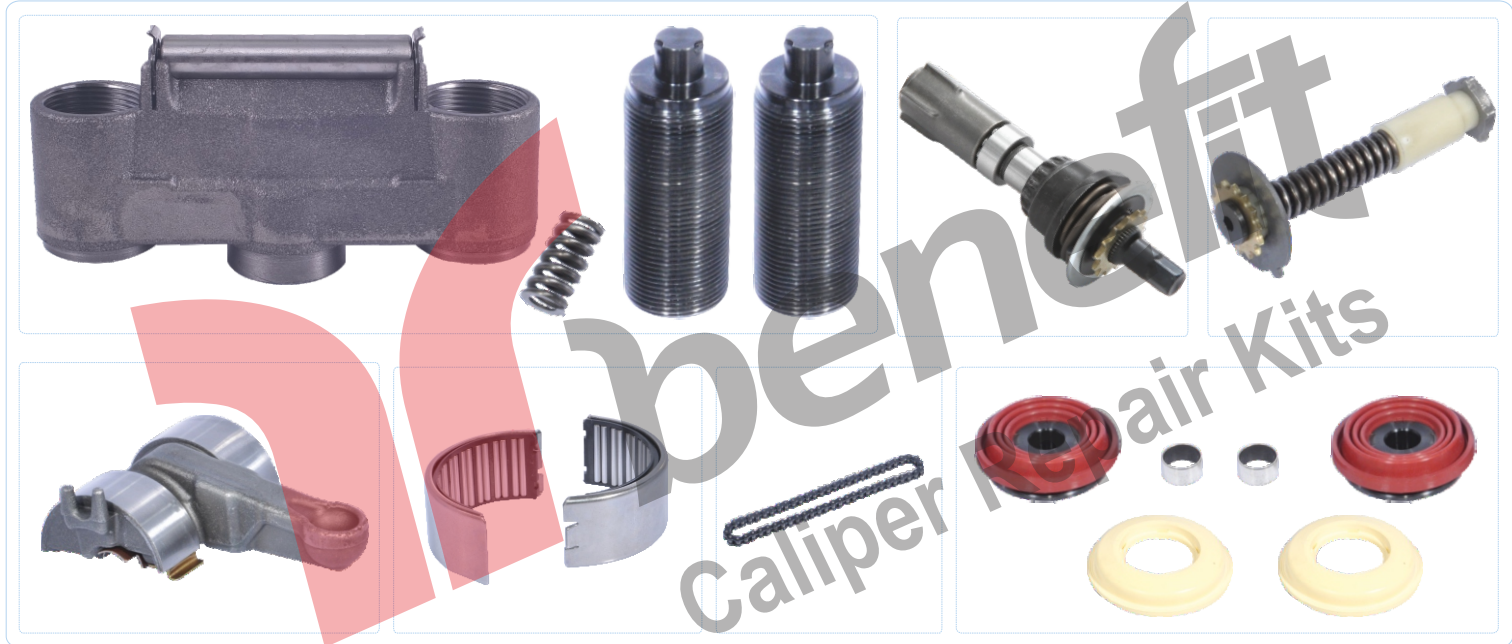

**VEHICLES** -----

**PART NO 1048** Caliper Pin Bush

**OEM NO** -----

**VEHICLES** -----

PART NO **1690**

Caliper Repair Kit Complete

ARC NO	DESCRIPTION OF GOODS	ARC NO	DESCRIPTION OF GOODS		
1003	Trust Part With Bellow	2	1527	Adjusting Mechanism Shaft	1
1004	Shaft Body Dust Rubber	2	1528	Pinion Shaft	1
4001	Bushing	2	1538	Calibration Bolt	2
1529	Caliper Bridge Assembly	1	5001	Spring / весна	1
1590	Leveller	1			
1547	Roller Bearing Set	1			
1539	Calibration Shaft Chain	1			

KNORR-BREMSE

PART NO **1691**

Caliper Repair Kit Complete

ARC NO	DESCRIPTION OF GOODS	ARC NO	DESCRIPTION OF GOODS		
1003	Trust Part With Bellow	2	1527	Adjusting Mechanism Shaft	1
1004	Shaft Body Dust Rubber	2	1528	Pinion Shaft	1
4001	Bushing	2	1538	Calibration Bolt	2
1529	Caliper Bridge Assembly	1	5001	Spring / весна	1
1663	Leveller	1			
1547	Roller Bearing Set	1			
1539	Calibration Shaft Chain	1			

**PART NO 1517** Caliper Repair Kit Complete

ARC NO	DESCRIPTION OF GOODS	ARC NO	DESCRIPTION OF GOODS		
1003	Trust Part With Bellow	2	1527	Adjusting Mechanism Shaft	1
1004	Shaft Body Dust Rubber	2	1528	Pinion Shaft	1
4001	Bushing	2	1538	Calibration Bolt	2
1529	Caliper Bridge Assembly	1	5001	Spring / весна	1
1522	Leveller	1			
1547	Roller Bearing Set	1			
1539	Calibration Shaft Chain	1			