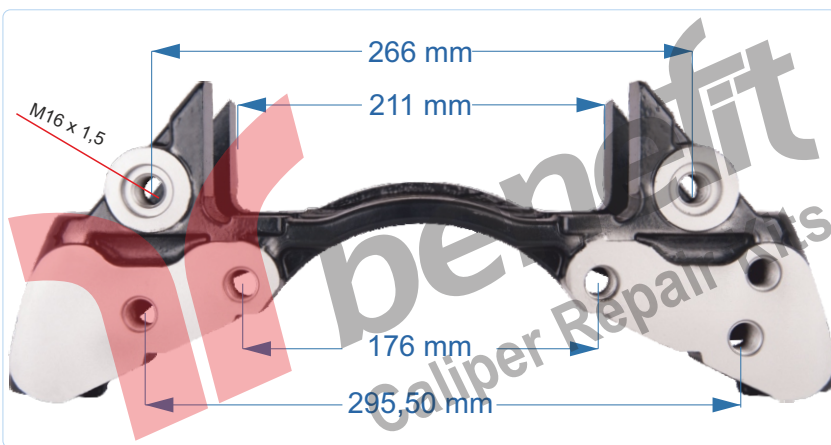

VEHICLES	----		
ARC NO	DESCRIPTION OF GOODS	DIMENSION	PCS
10522	Caliper Carrier		1

PART NO 10523 **Caliper Carrier**
OEM NO K001497 **BPW AXLE - R**