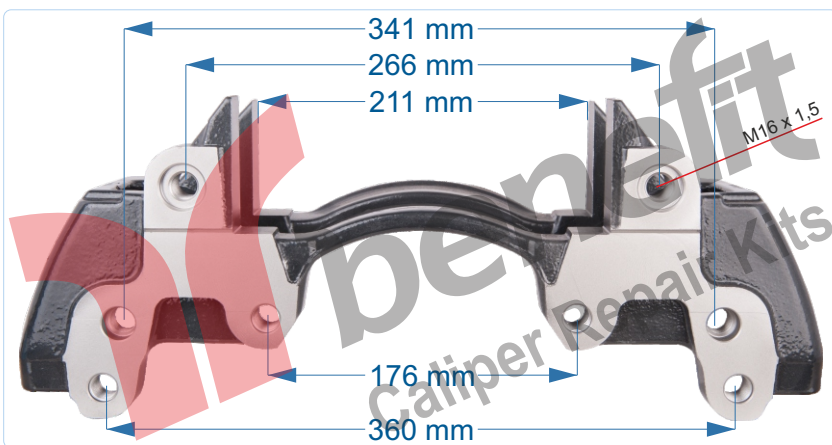

PART NO 10539 **Caliper Carrier**
OEM NO K013742 - K013742K69 **JOST AXLE**