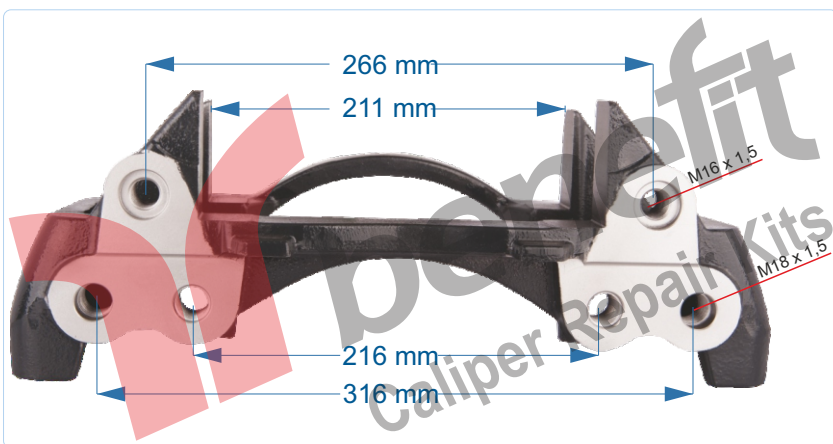

VEHICLES	----		
ARC NO	DESCRIPTION OF GOODS	DIMENSION	PCS
10533	Caliper Carrier		1

PART NO 10534 **Caliper Carrier**
OEM NO K0015378 **SAF AXLE**