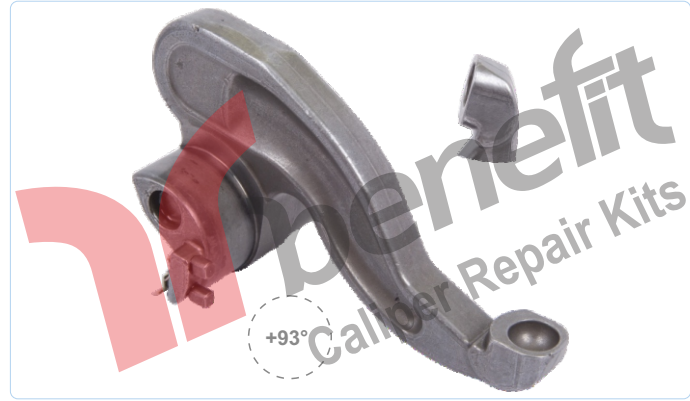

VEHICLES -----

PART NO **1663** Caliper Leveller
OEM NO -----