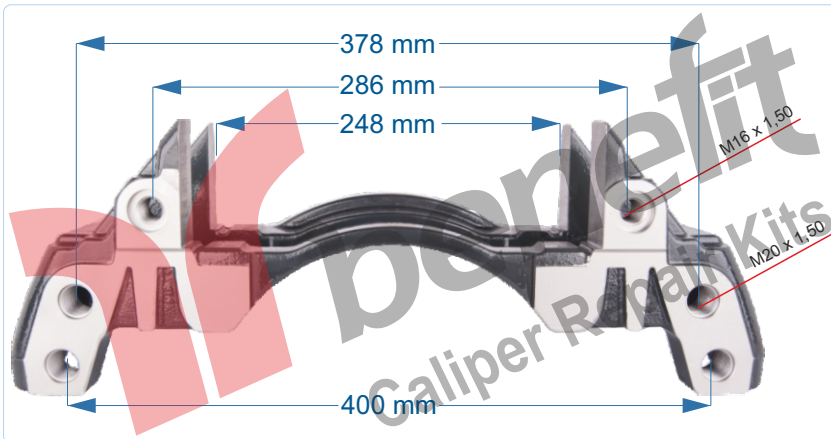

VEHICLES	DESCRIPTION OF GOODS	DIMENSION	PCS
MB : 000 421 1306			
10525	Caliper Carrier		1

PART NO 10526 **Caliper Carrier**
OEM NO K001525 - K000544 **SMB AXLE**