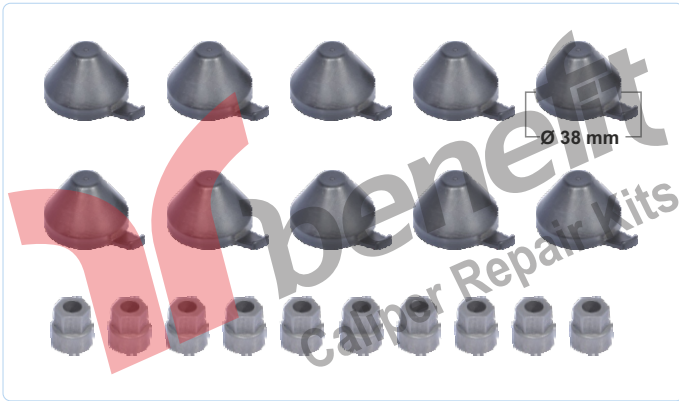

VEHICLES -----

PART NO **1579** Caliper Cover Set
OEM NO **K000029**