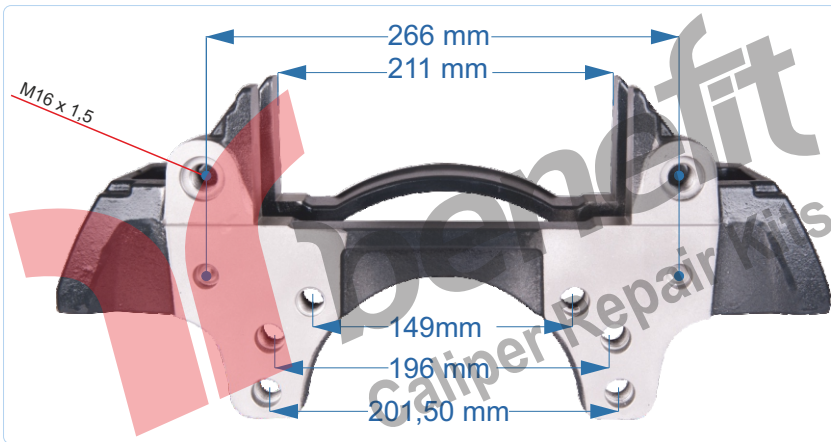

VEHICLES	MB 000 421 3706 HALDEX RDBC001530RX		
ARC NO	DESCRIPTION OF GOODS	DIMENSION	PCS
10516	Caliper Carrier		1

PART NO	10517	Caliper Carrier
OEM NO	K007475	SCHMITZ TRAILER