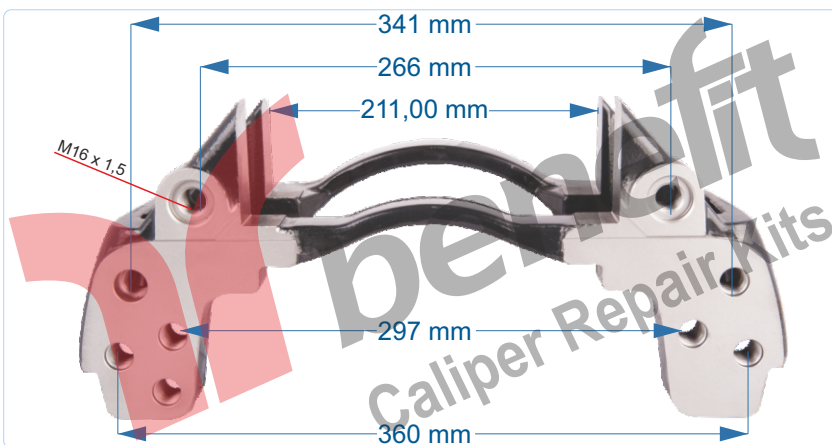

PART NO 10531 Caliper Carrier L

OEM NO K002313 IVECO TRUCK