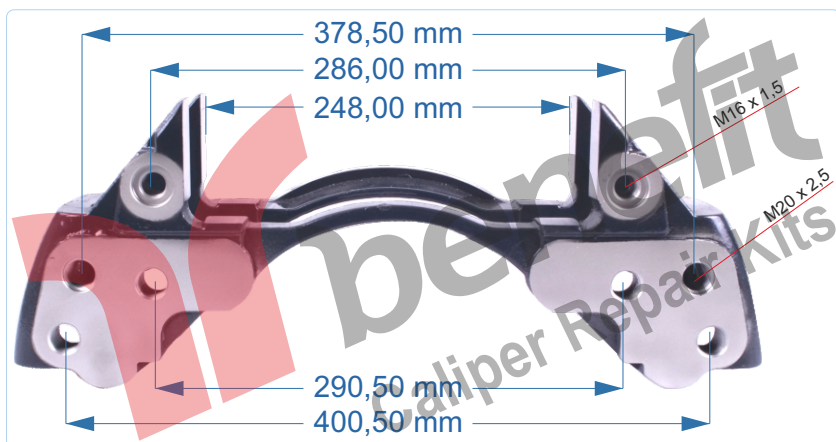

VEHICLES	MAN : 36508026003 ZF : 0501214104		
ARC NO	DESCRIPTION OF GOODS	DIMENSION	PCS
10542	Caliper Carrier		1

PART NO	10543	Caliper Carrier
OEM NO	-----	SCANIA TRUCK