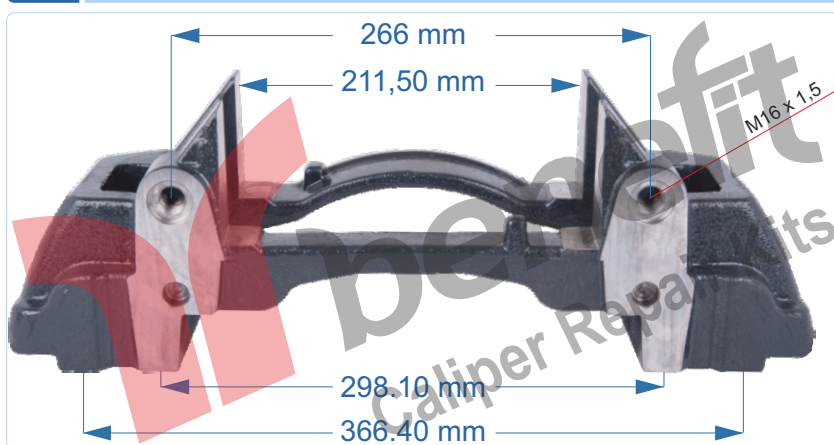

VEHICLES	MB 000 421 1106 - HALDEX RDBC000026RX		
ARC NO	DESCRIPTION OF GOODS	DIMENSION	PCS
10502	Caliper Carrier		1

PART NO	10503	Caliper Carrier
OEM NO	K012619	BPW AXLE