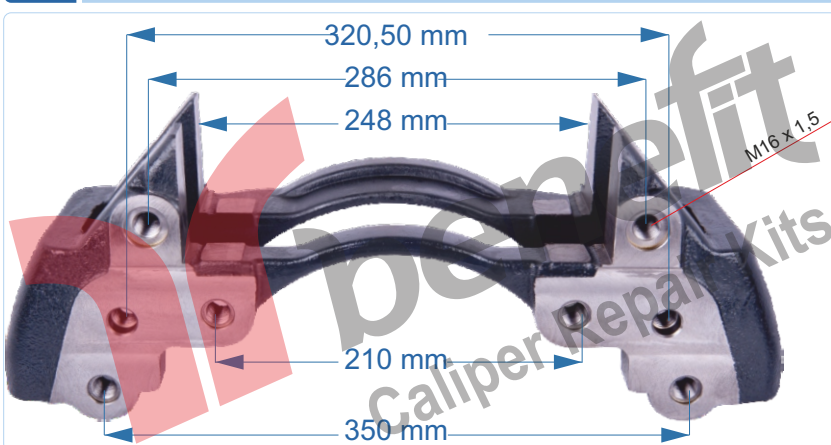

VEHICLES	SCANIA : 1390425 - 2121596		
ARC NO	DESCRIPTION OF GOODS	DIMENSION	PCS
10506	Caliper Carrier		1

PART NO 10507 Caliper Carrier
OEM NO K000027 - K000027K69 MB AXOR