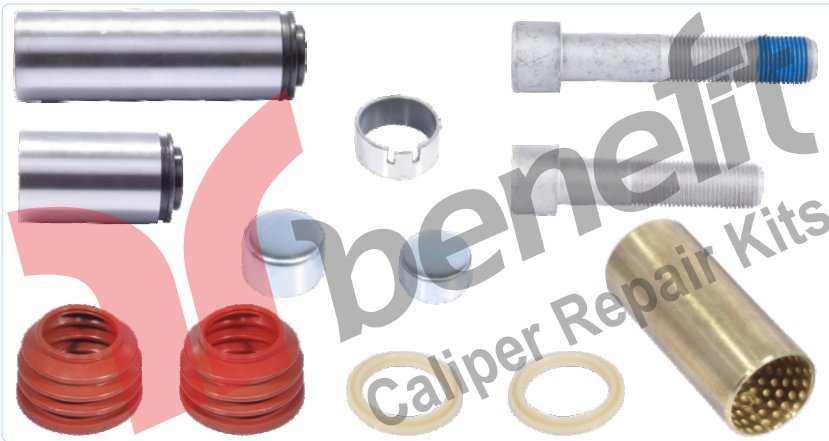

PART NO 1573 Caliper Guide & Bush Repair Kit

OEM NO K004100 - K010766 - K004168