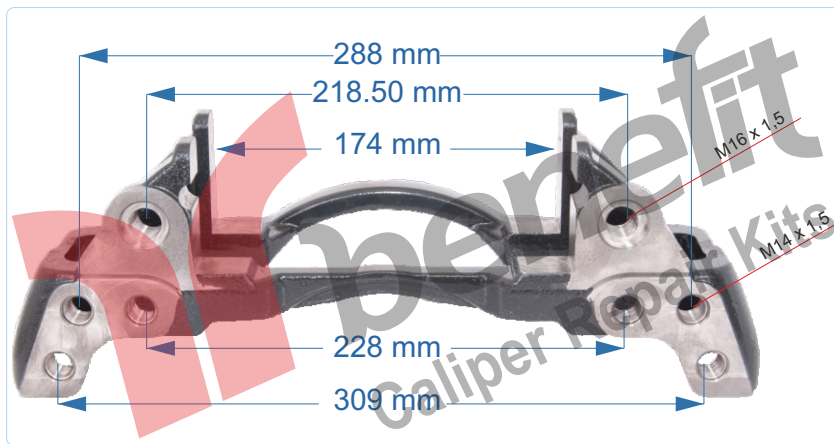

VEHICLES	SCANIA 212600		
ARC NO	DESCRIPTION OF GOODS	DIMENSION	PCS
10500	Caliper Carrier		1

PART NO	10501	Caliper Carrier
OEM NO	K005606	MAN 12-180