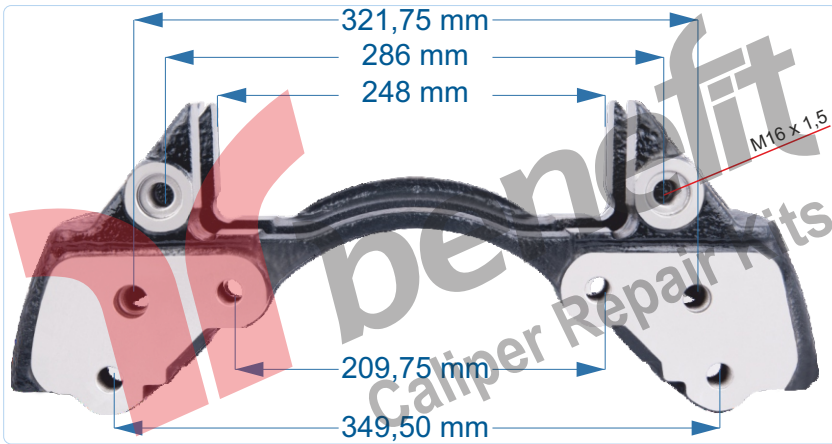

PART NO 10537 **Caliper Carrier**
OEM NO ---- **MB OLD MODEL REAR**