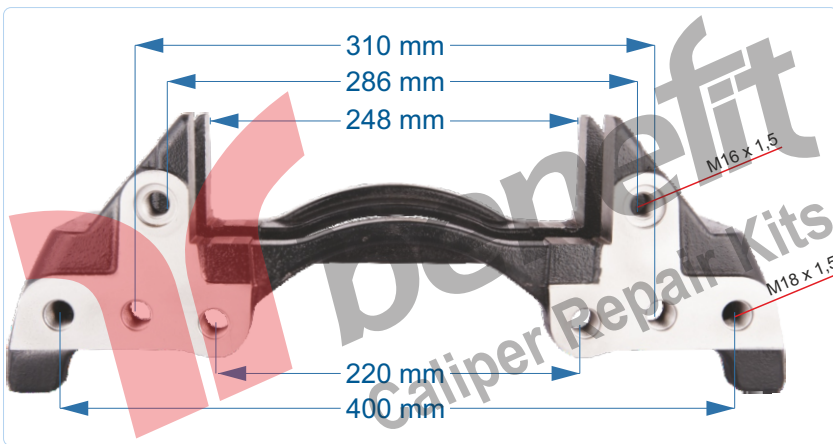

VEHICLES	MB : 000 421 2506 JOST : JAE0210402506 PACCAR : 9500930		
ARC NO	DESCRIPTION OF GOODS	DIMENSION	PCS
10532	Caliper Carrier		1

PART NO 10533 **Caliper Carrier**
OEM NO K001521 **BPW AXLE**