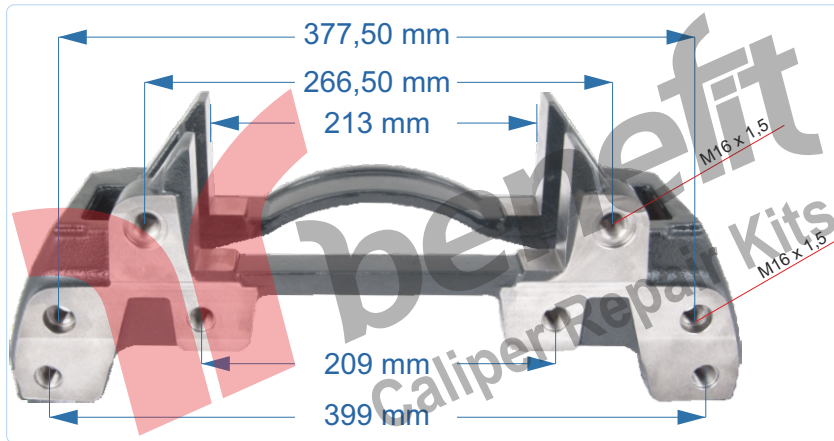

PART NO	10500	Caliper Carrier
OEM NO	K004099	SAF & BPW AXLE