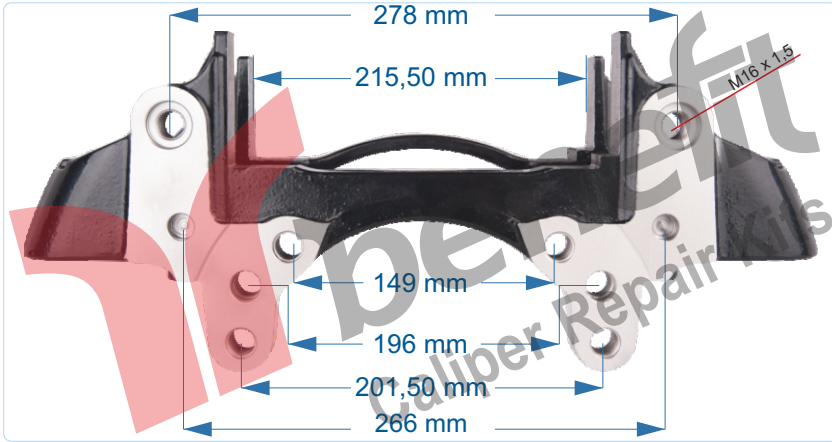

PART NO 10528 Caliper Carrier

OEM NO K108001K50 SCHMITZ TRAILER